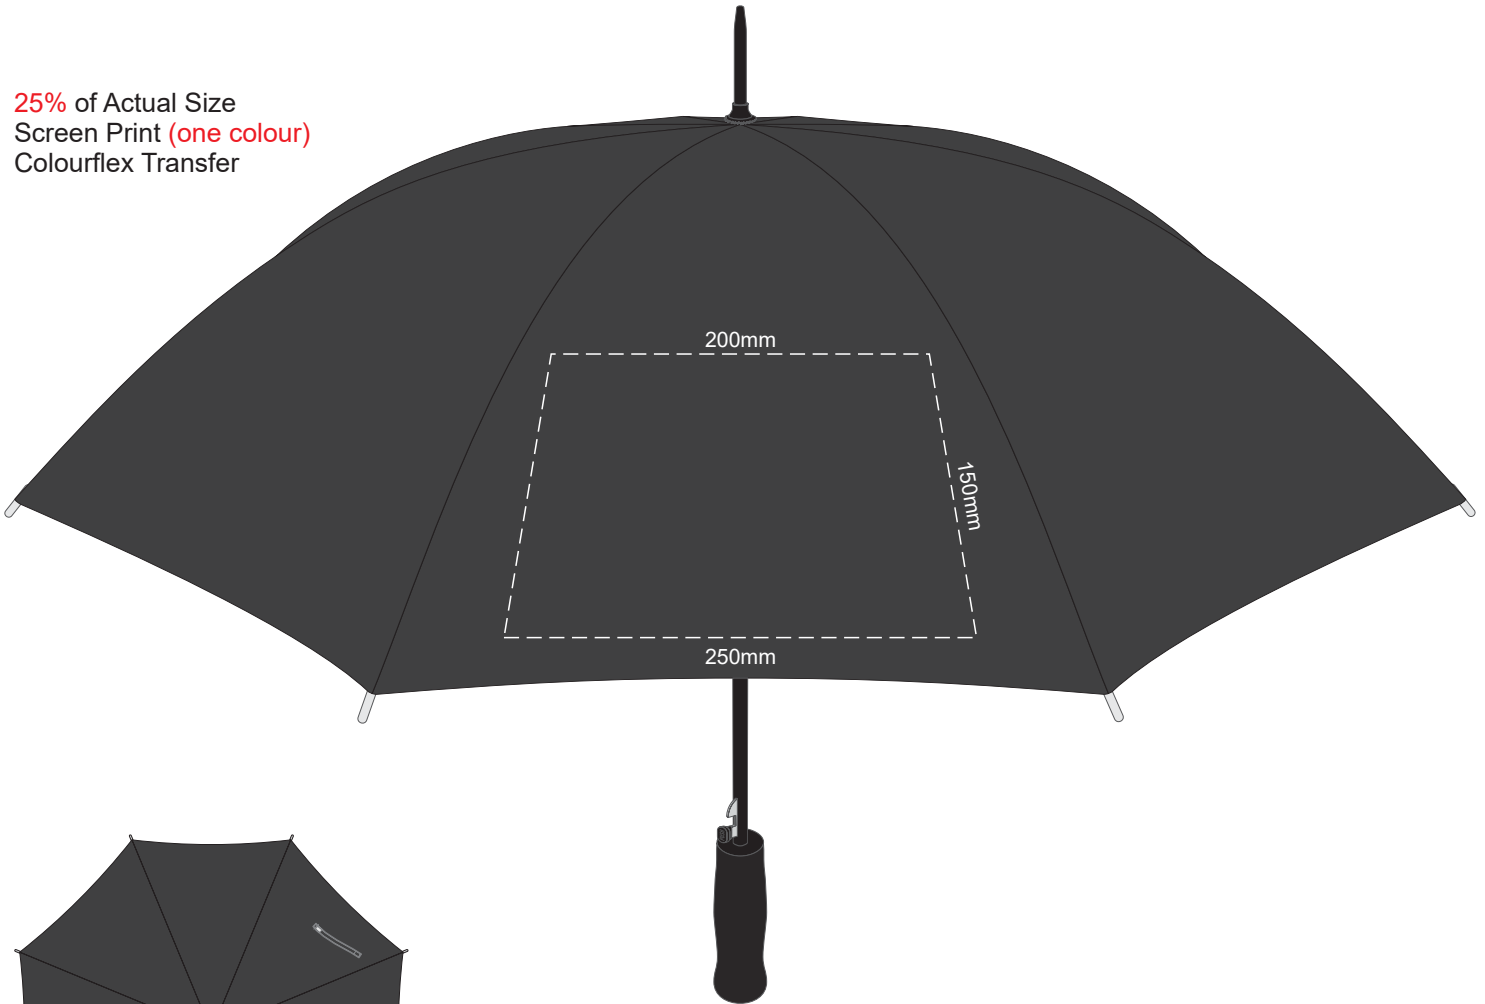

25% of Actual Size
Screen Print (one colour)
Colourflex Transfer

Top view at 5%
to indicate which
panel/s to be decorated.

All panels are printable except for the panel with tie.