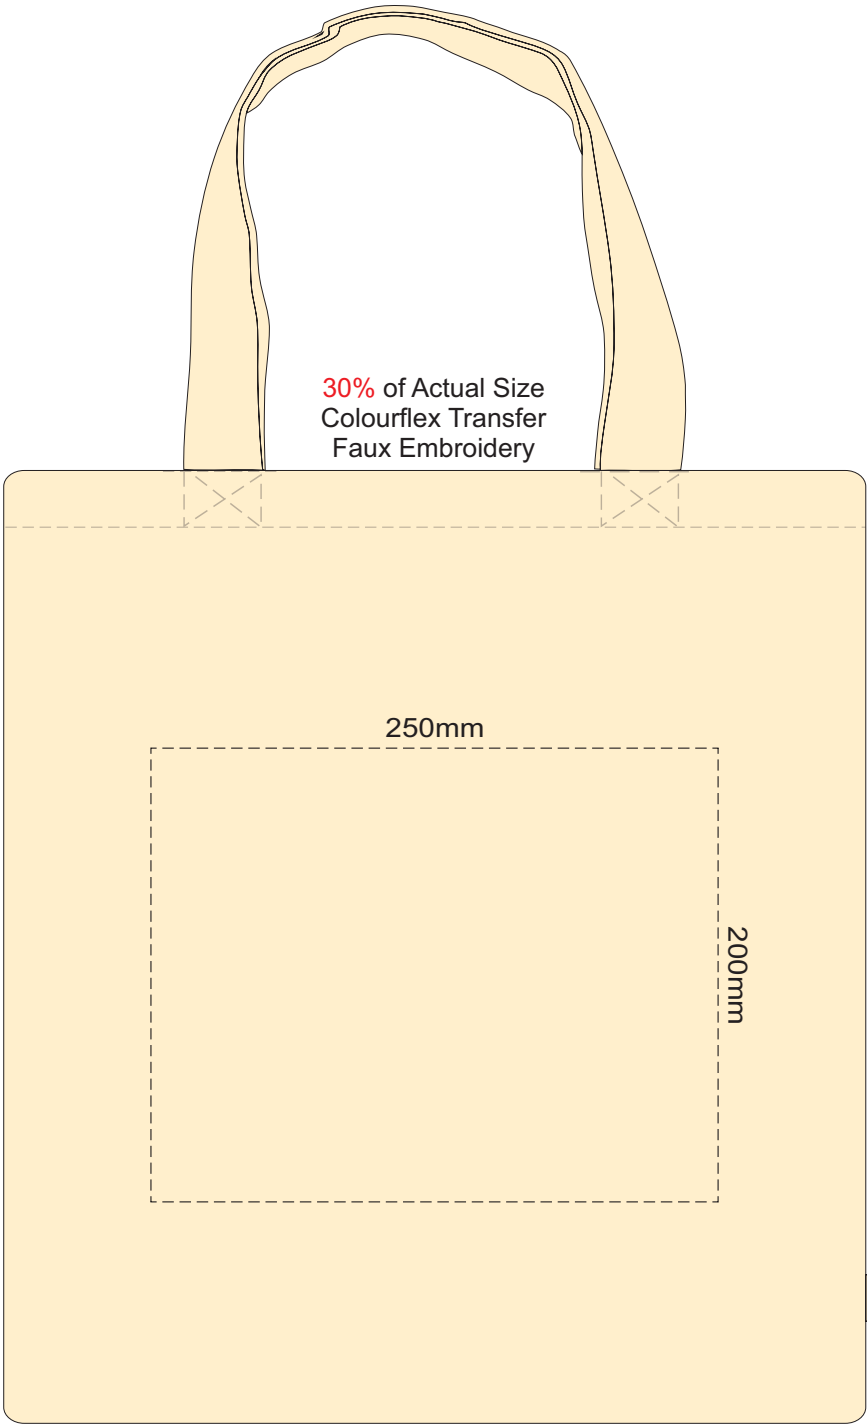

30% of Actual Size
Screen Print

250mm

250mm

Orientation of the print area may be rotated to best suit your needs.