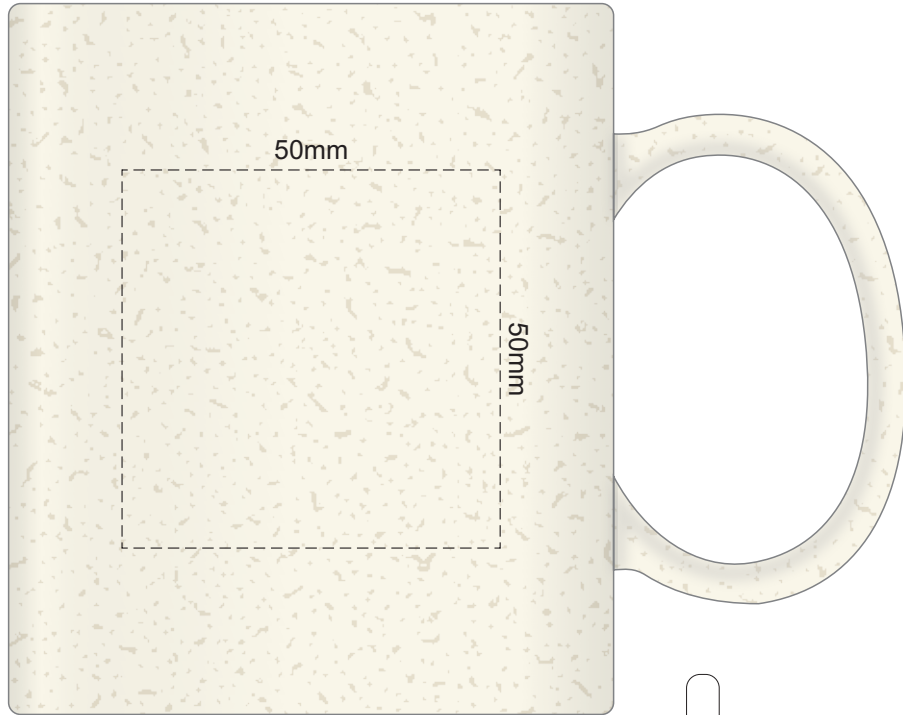

100% of Actual Size
Pad Print

SIDE 1

100% of Actual Size
Pad Print

SIDE 2

100% of Actual Size
Digital Packaging Print

GIFT BOX
FRONT

Artwork will be printed directly onto the product via CMYK printing (no white), colours will not be vibrant due to white ink not being available for this process.