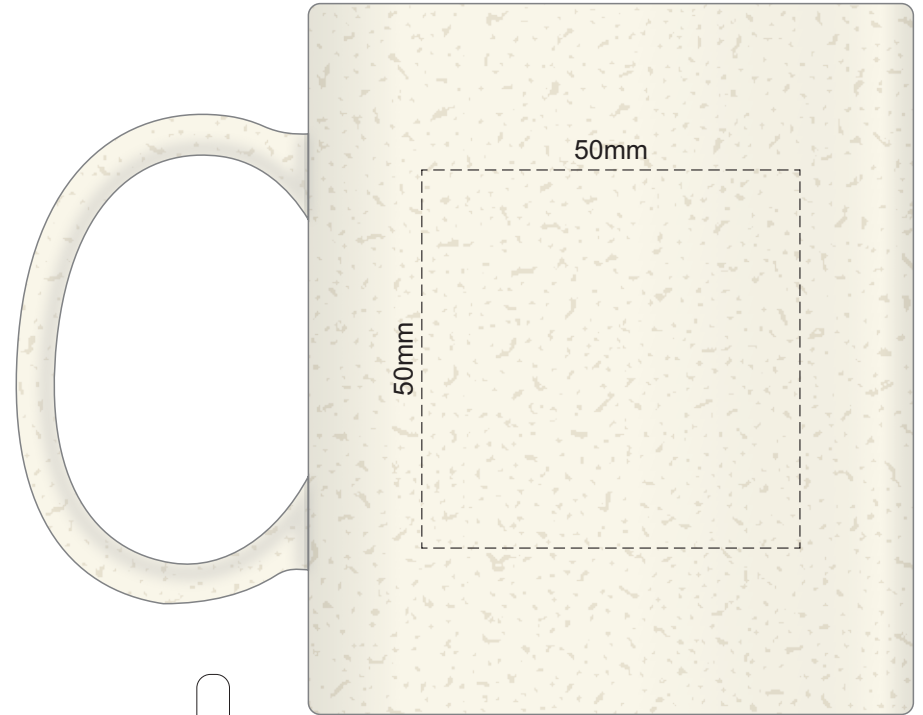

100% of Actual Size
Pad Print

SIDE 1

100% of Actual Size
Pad Print

SIDE 2

100% of Actual Size
Digital Packaging Print

GIFT BOX
FRONT

Artwork will be printed directly onto the product via CMYK printing (no white), colours will not be vibrant due to white ink not being available for this process.