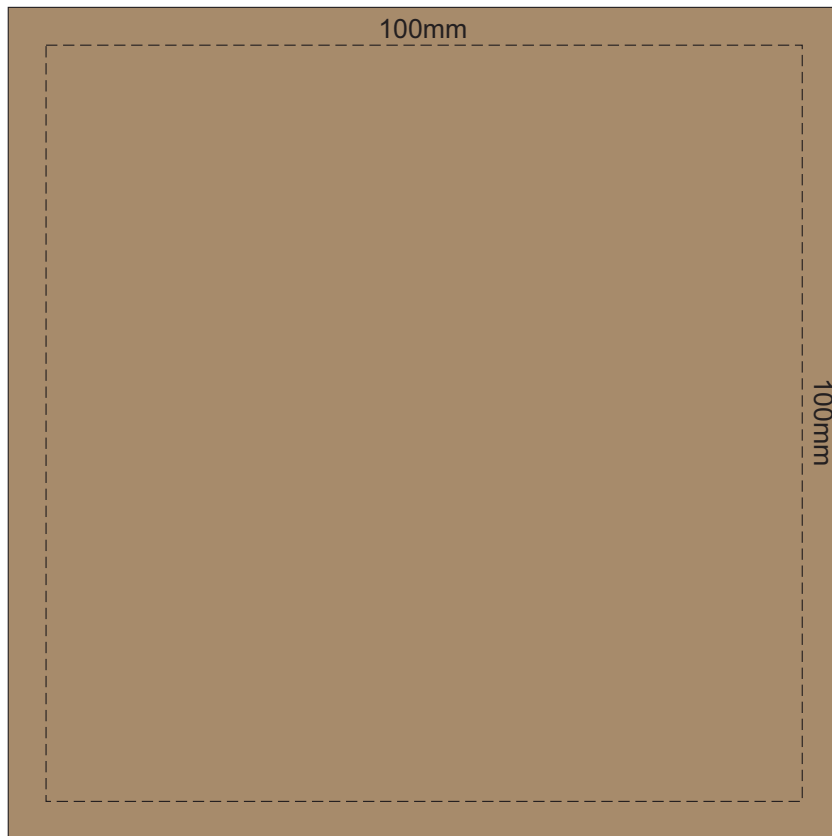

100% of Actual Size
Pad Print

SIDE 1

100% of Actual Size
Pad Print

SIDE 2

100% of Actual Size
Digital Packaging Print

GIFT BOX
FRONT

Artwork will be printed directly onto the product via CMYK printing (no white), colours will not be vibrant due to white ink not being available for this process.