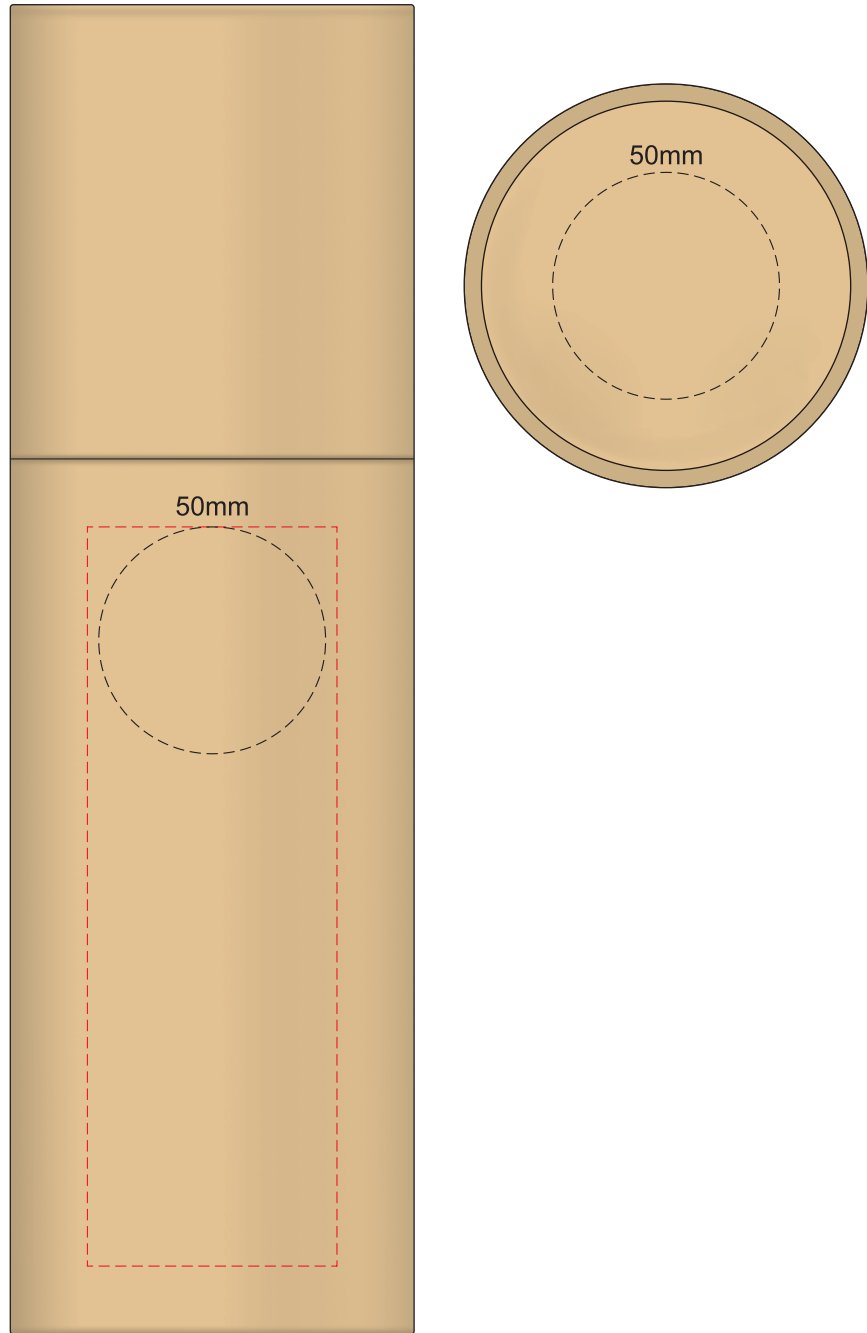

100% of Actual Size
Screen Print
Colourflex Transfer

70mm

100mm

100% of Actual Size
Engraving

Engraved Finish

This product is a natural material, please allow for variances in grain pattern and engraving colour.

100% of Actual Size
Engraving

Engraved Finish

This product is a natural material, please allow for variances in grain pattern and engraving colour.

60% of Actual Size
Pad Print (one colour)

Branding area can be moved anywhere within the red line.