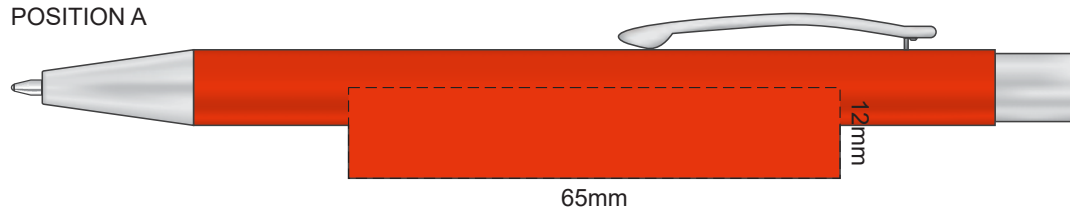

100% of Actual Size  
Screen Print

100% of Actual Size  
Pad Print

100% of Actual Size  
Laser Engraving

 Engraves to an Oxidised White Finish

100% of Actual Size  
Pad Print

Branding area can be moved **anywhere within the red line.**

100% of Actual Size  
Screen Print (One Colour)

100% of Actual Size  
Direct Digital

100% of Actual Size  
Thermo Debossing  
Thermo Debossing XL

Print area 100 x 100mm is moveable within the XL deboss area.

100% of Actual Size

100% of Actual Size

65mm

35mm