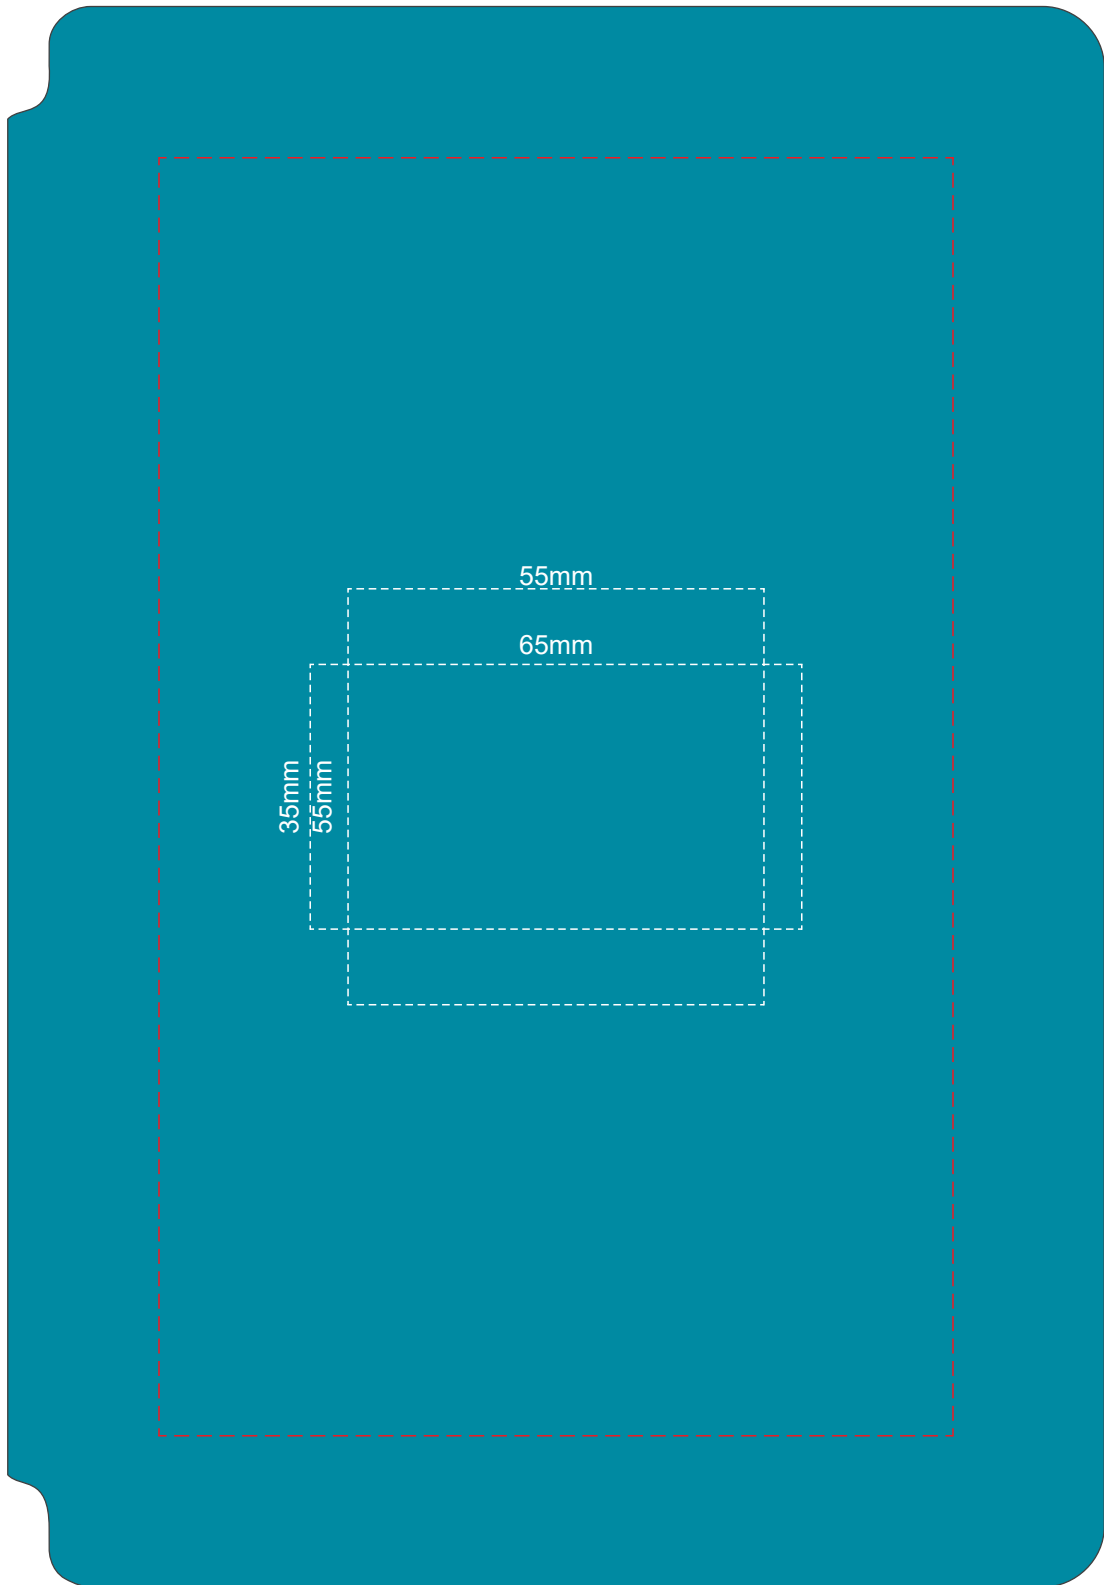

100% of Actual Size  
Screen Print

100% of Actual Size  
Pad Print

100% of Actual Size  
Laser Engraving

 Engraves to an Oxidised White Finish

100% of Actual Size  
Pad Print

Branding area can be moved **anywhere within the red line.**

100% of Actual Size  
Screen Print (One Colour)

100% of Actual Size  
Direct Digital

100% of Actual Size  
Thermo Debossing  
Thermo Debossing XL

Print area 100 x 100mm is moveable within the XL deboss area.

100% of Actual Size

100% of Actual Size

65mm

35mm