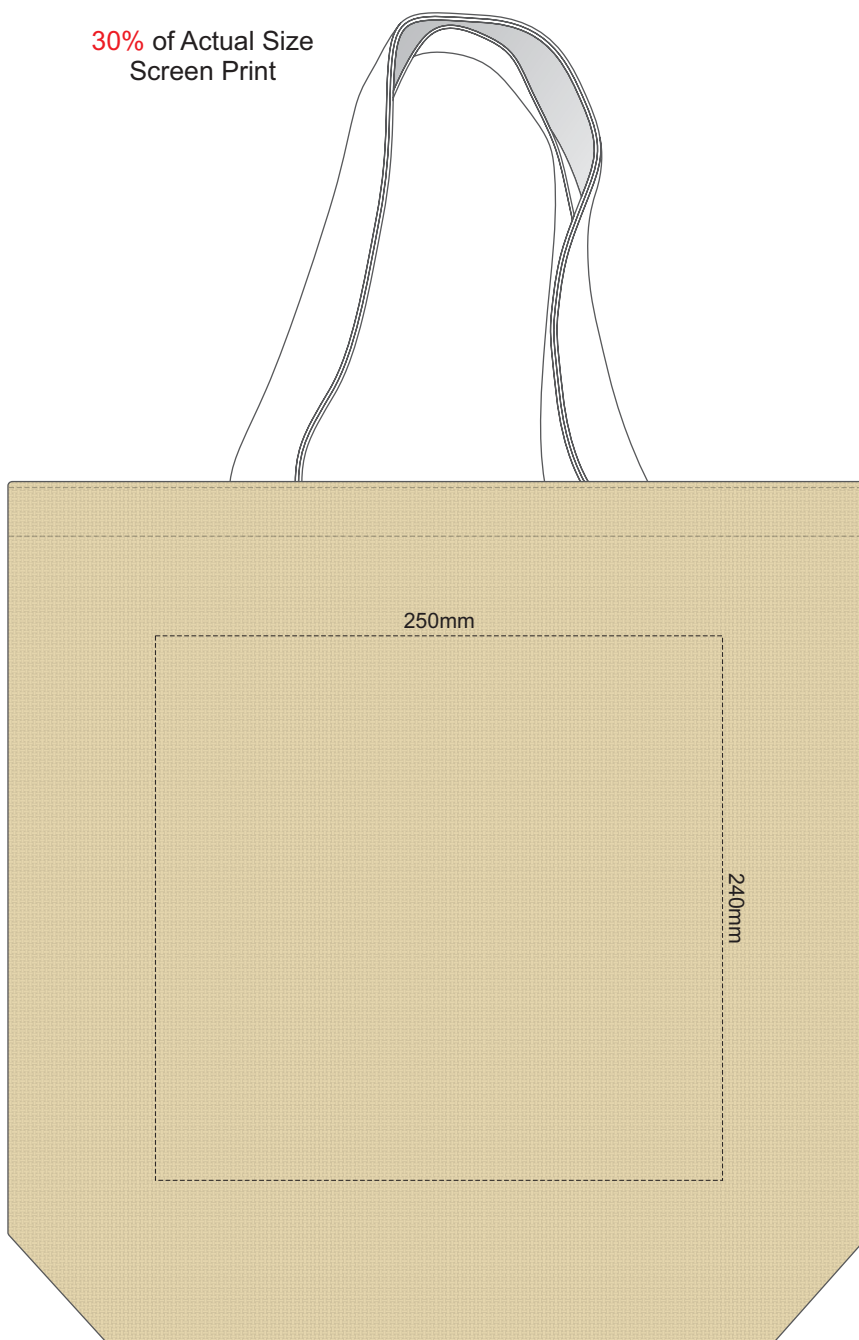

BAG COLOUR	HANDLE COLOUR
	
	
	

30% of Actual Size
Screen Print

Please be aware the artwork will be significantly affected by the texture of the bag.
Fine detailing, small text will be lost in the texture of the bag and may not be legible.

BAG COLOUR	HANDLE COLOUR
	
	
	

30% of Actual Size
Colourflex Transfer

Please note the orientation of these print areas may be rotated to best suit your needs.