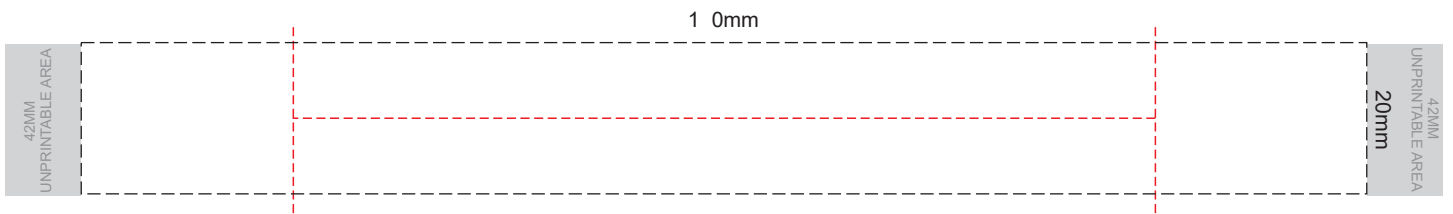

100% of Actual Size  
Pad Print

SIDE 1

SIDE 2

100% of Actual Size  
Screen Print (one colour)

100% of Actual Size  
Screen Print (one colour)  
Double sided template Front & Back

Red Line = Exact opposites of the product  
(centre artwork to the red line)

100% of Actual Size  
Silicone Digital Print  
Debossed

SIDE 1

SIDE 2

100% of Actual Size  
Digital Packaging Print  
FRONT

Artwork will be printed direct onto the product via CM K printing (no white) colours will not be vibrant due to white ink not being available for this process

**GIFT BOX SLEEVE**

60% of Actual Size  
Digital Print  
393mm

Blue Line = The SIGNIFICANT PRINT AREA  
(Keep all critical images & text within this box)  
Black Line = Maximum print area  
Pink Line = Bleed off to here  
Red Line = Fold Line