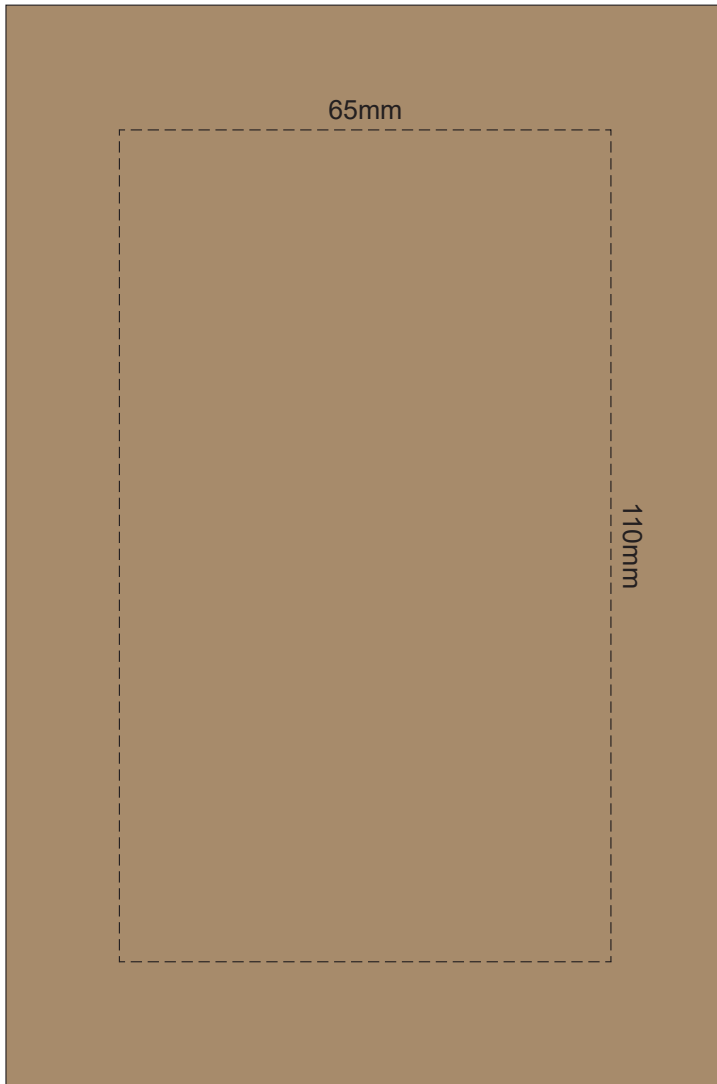

100% of Actual Size  
Pad Print

SIDE 1

SIDE 2

100% of Actual Size  
Screen Print (one colour)

100% of Actual Size  
Screen Print (one colour)  
Double sided template Front & Back

Red Line = Exact opposites of the product  
(centre artwork to the red line)

100% of Actual Size  
Silicone Digital Print  
Debossed

SIDE 1

SIDE 2

100% of Actual Size  
Digital Packaging Print  
FRONT

Artwork will be printed direct onto the product via CM K printing (no white) colours will not be vibrant due to white ink not being available for this process

**GIFT BOX SLEEVE**

60% of Actual Size  
Digital Print  
393mm

Blue Line = The SIGNIFICANT PRINT AREA  
(Keep all critical images & text within this box)  
Black Line = Maximum print area  
Pink Line = Bleed off to here  
Red Line = Fold Line