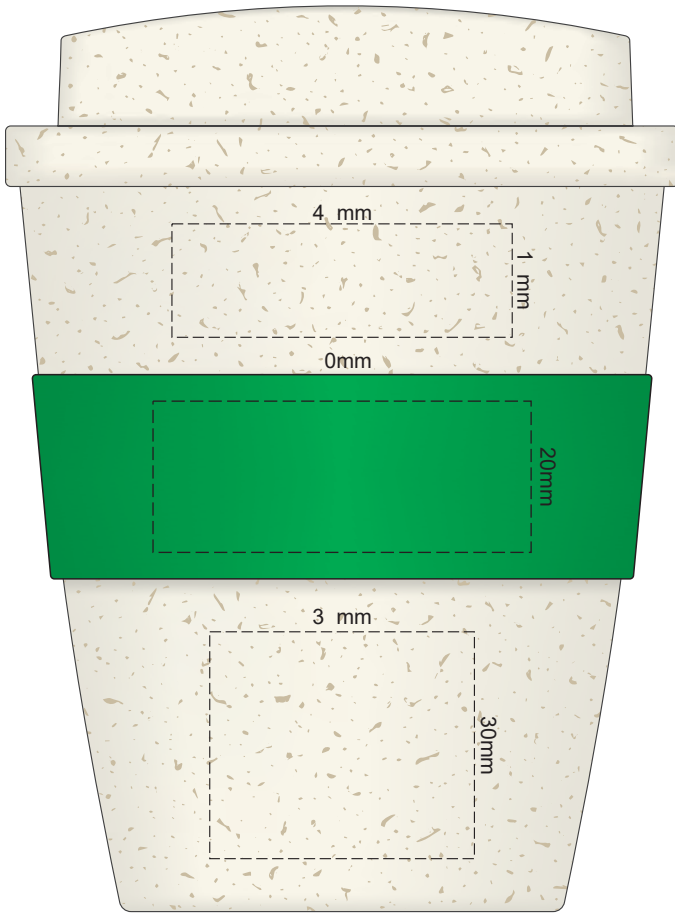

100% of Actual Size  
Pad Print

SIDE 1

SIDE 2

100% of Actual Size  
Screen Print (one colour)

100% of Actual Size  
Screen Print (one colour)  
Double sided template Front & Back

Red Line = Exact opposites of the product  
(centre artwork to the red line)

100% of Actual Size  
Silicone Digital Print  
Debossed

SIDE 1

SIDE 2

100% of Actual Size  
Digital Packaging Print  
FRONT

Artwork will be printed direct onto the product via CM K printing (no white) colours will not be vibrant due to white ink not being available for this process

**GIFT BOX SLEEVE**

60% of Actual Size  
Digital Print  
393mm

Blue Line = The SIGNIFICANT PRINT AREA  
(Keep all critical images & text within this box)  
Black Line = Maximum print area  
Pink Line = Bleed off to here  
Red Line = Fold Line