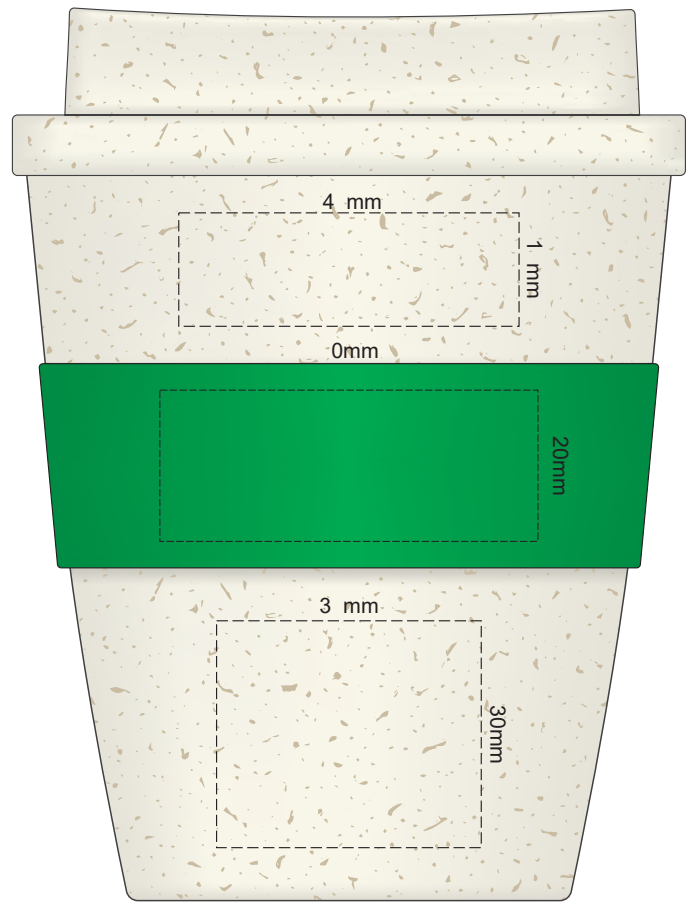

100% of Actual Size  
Pad Print

SIDE 1

SIDE 2

100% of Actual Size  
Screen Print (one colour)

100% of Actual Size  
Screen Print (one colour)  
Double sided template Front & Back

Red Line = Exact opposites of the product  
(centre artwork to the red line)

100% of Actual Size  
Silicone Digital Print  
Debossed

SIDE 1

SIDE 2

100% of Actual Size  
Digital Packaging Print  
FRONT

Artwork will be printed direct onto the product via CM K printing (no white) colours will not be vibrant due to white ink not being available for this process

**GIFT BOX SLEEVE**

60% of Actual Size  
Digital Print  
393mm

Blue Line = The SIGNIFICANT PRINT AREA  
(Keep all critical images & text within this box)  
Black Line = Maximum print area  
Pink Line = Bleed off to here  
Red Line = Fold Line