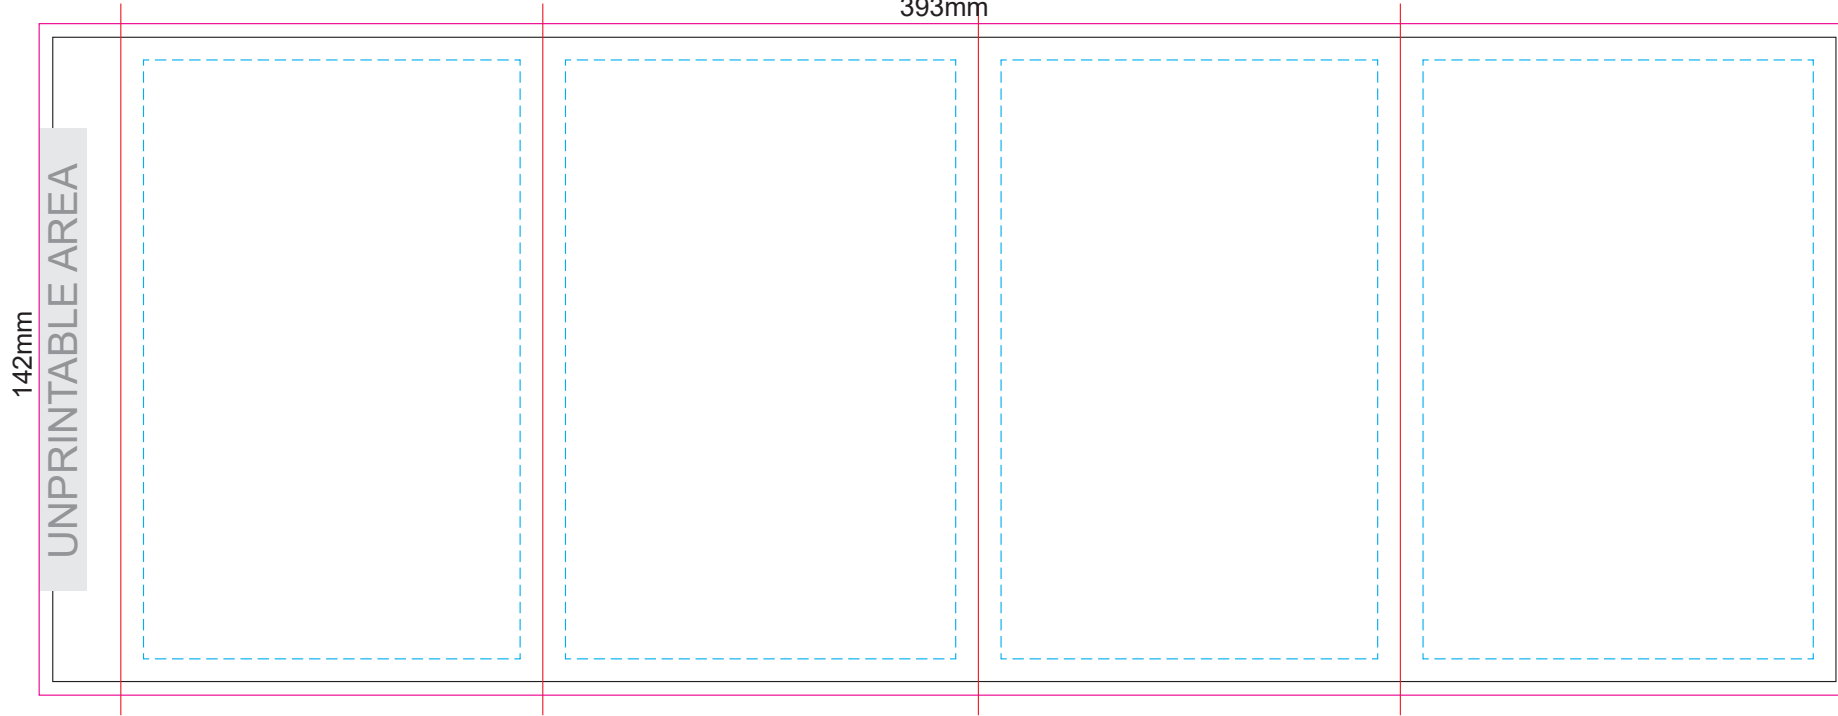

100% of Actual Size  
Pad Print

SIDE 1

SIDE 2

100% of Actual Size  
Screen Print (one colour)

100% of Actual Size  
Screen Print (one colour)  
Double sided template Front & Back

Red Line = Exact opposites of the product  
(centre artwork to the red line)

100% of Actual Size  
Silicone Digital Print  
Debossed

SIDE 1

SIDE 2

100% of Actual Size  
Digital Packaging Print  
FRONT

Artwork will be printed direct onto the product via CM K printing (no white) colours will not be vibrant due to white ink not being available for this process

**GIFT BOX SLEEVE**

60% of Actual Size  
Digital Print  
393mm

Blue Line = The SIGNIFICANT PRINT AREA  
(Keep all critical images & text within this box)  
Black Line = Maximum print area  
Pink Line = Bleed off to here  
Red Line = Fold Line