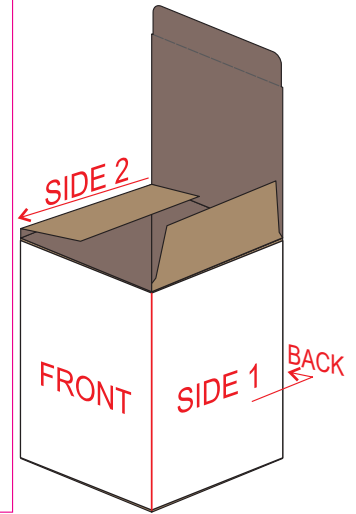

100% of Actual Size  
Pad Print

SIDE 1

SIDE 2

100% of Actual Size  
Screen Print (one colour)

100% of Actual Size  
Screen Print (one colour)  
Double sided template Front & Back

Red Line = Exact opposites of the product  
(centre artwork to the red line)

100% of Actual Size  
Silicone Digital Print  
Debossed

SIDE 1

SIDE 2

100% of Actual Size  
Digital Packaging Print  
FRONT

Artwork will be printed direct onto the product via CM K printing (no white) colours will not be vibrant due to white ink not being available for this process

**GIFT BOX SLEEVE**

60% of Actual Size  
Digital Print  
393mm

Blue Line = The SIGNIFICANT PRINT AREA  
(Keep all critical images & text within this box)  
Black Line = Maximum print area  
Pink Line = Bleed off to here  
Red Line = Fold Line