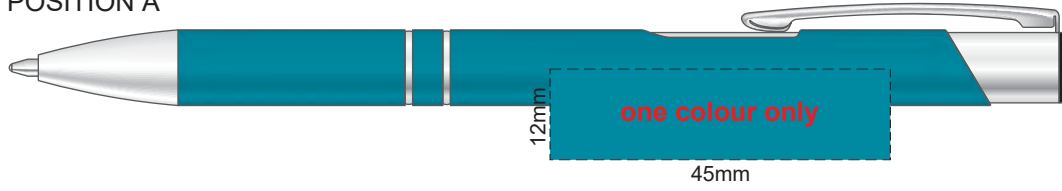

100% of Actual Size
Screen Print (One Colour)

POSITION A

100% of Actual Size
Pad Print

POSITION D

POSITION E

100% of Actual Size
Laser Engraving

POSITION D

POSITION E

Engraves to Oxidised White