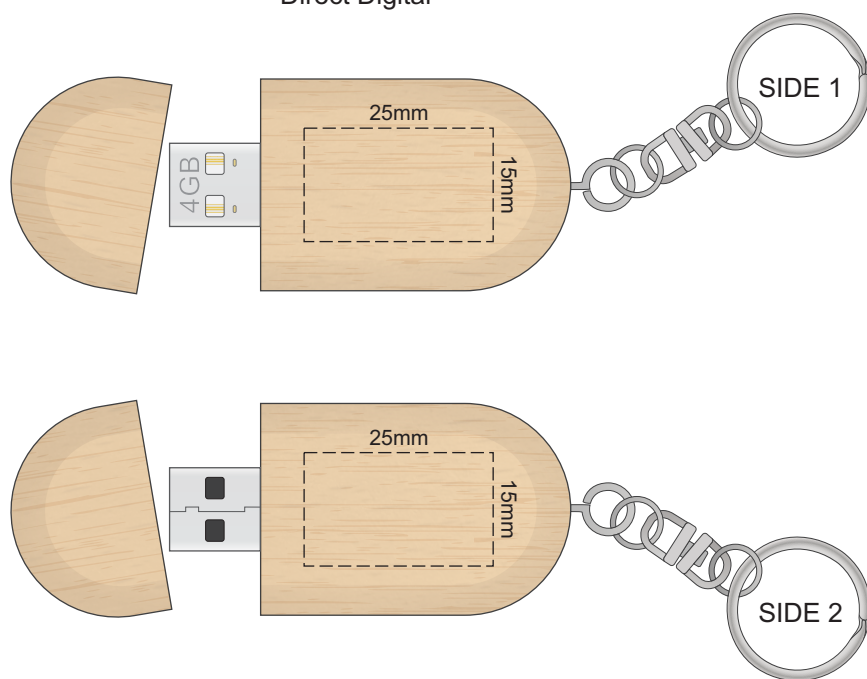

100% of Actual Size
Pad Print
Engraving
Direct Digital

This product is a natural material, please allow for variances in grain pattern and engraving colour.

 Engraves to a Natural Etch