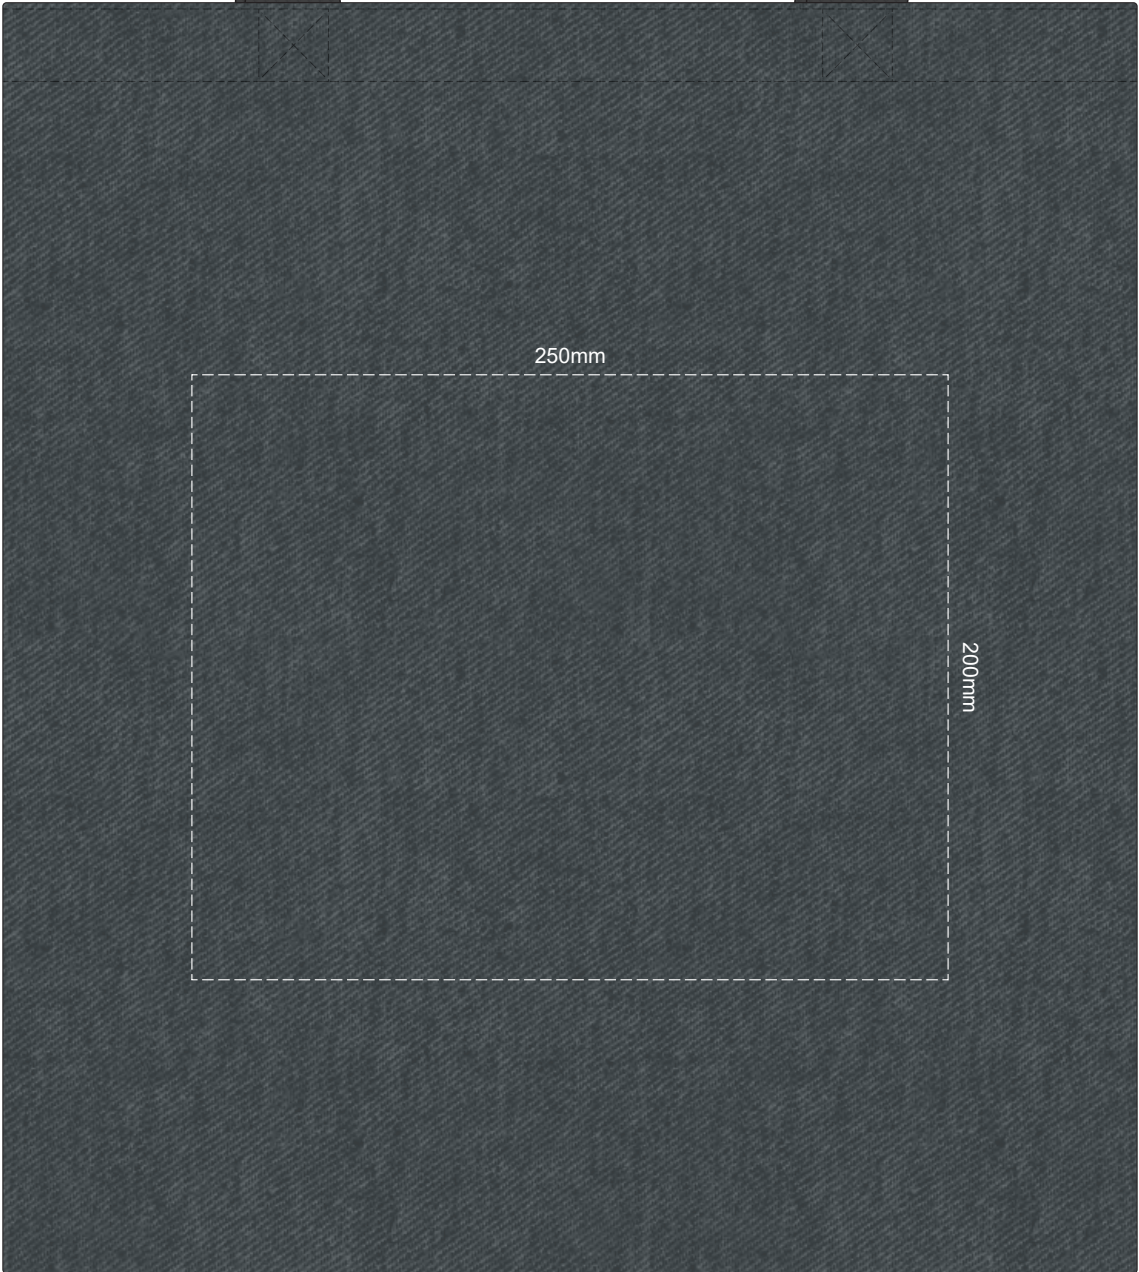

40% of Actual Size
Screen Print

40% of Actual Size
Colourflex Transfer

Please note the orientation of these print areas may be rotated to best suit your needs.