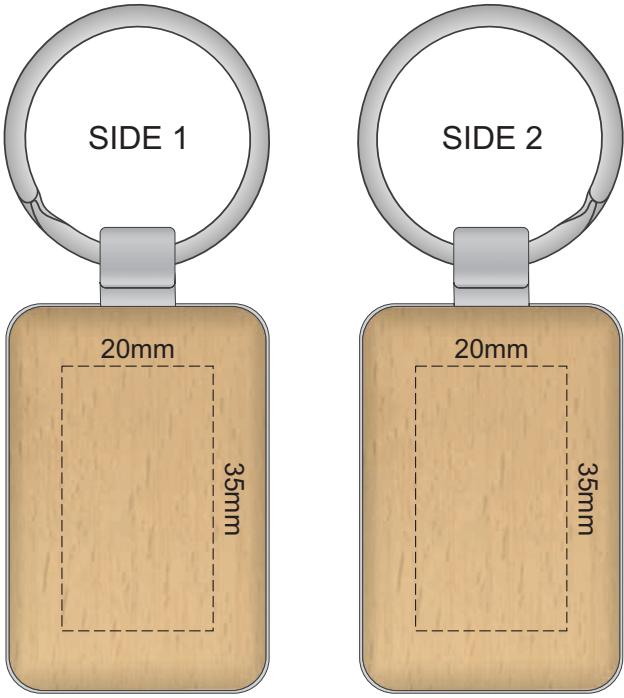

100% of Actual Size
Pad Print
Engraving

This product is a natural material.
Please allow for variances in grain pattern and engraving colour.

 Engraves to a
Natural Etch