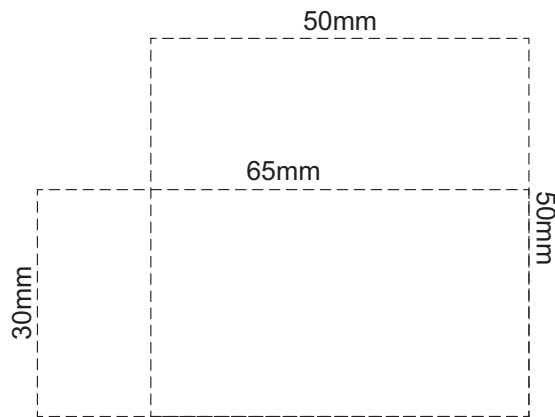

40% of Actual Size
Pad Print
(White, PMS 476C or Black Print Only)

100% of Print size
65mm

Wood is a natural material which produces unavoidable variances in the grain pattern.

40% of Actual Size
Pad Print
(White, PMS 476C or Black Print Only)

Wood is a natural material which produces unavoidable variances in the grain pattern and branding.

100% of Print size

40% of Actual Size
Laser Engraving
Hot Stamping

100% of Print size
70mm

Wood is a natural material which produces unavoidable variances in the grain pattern, colour and branding.