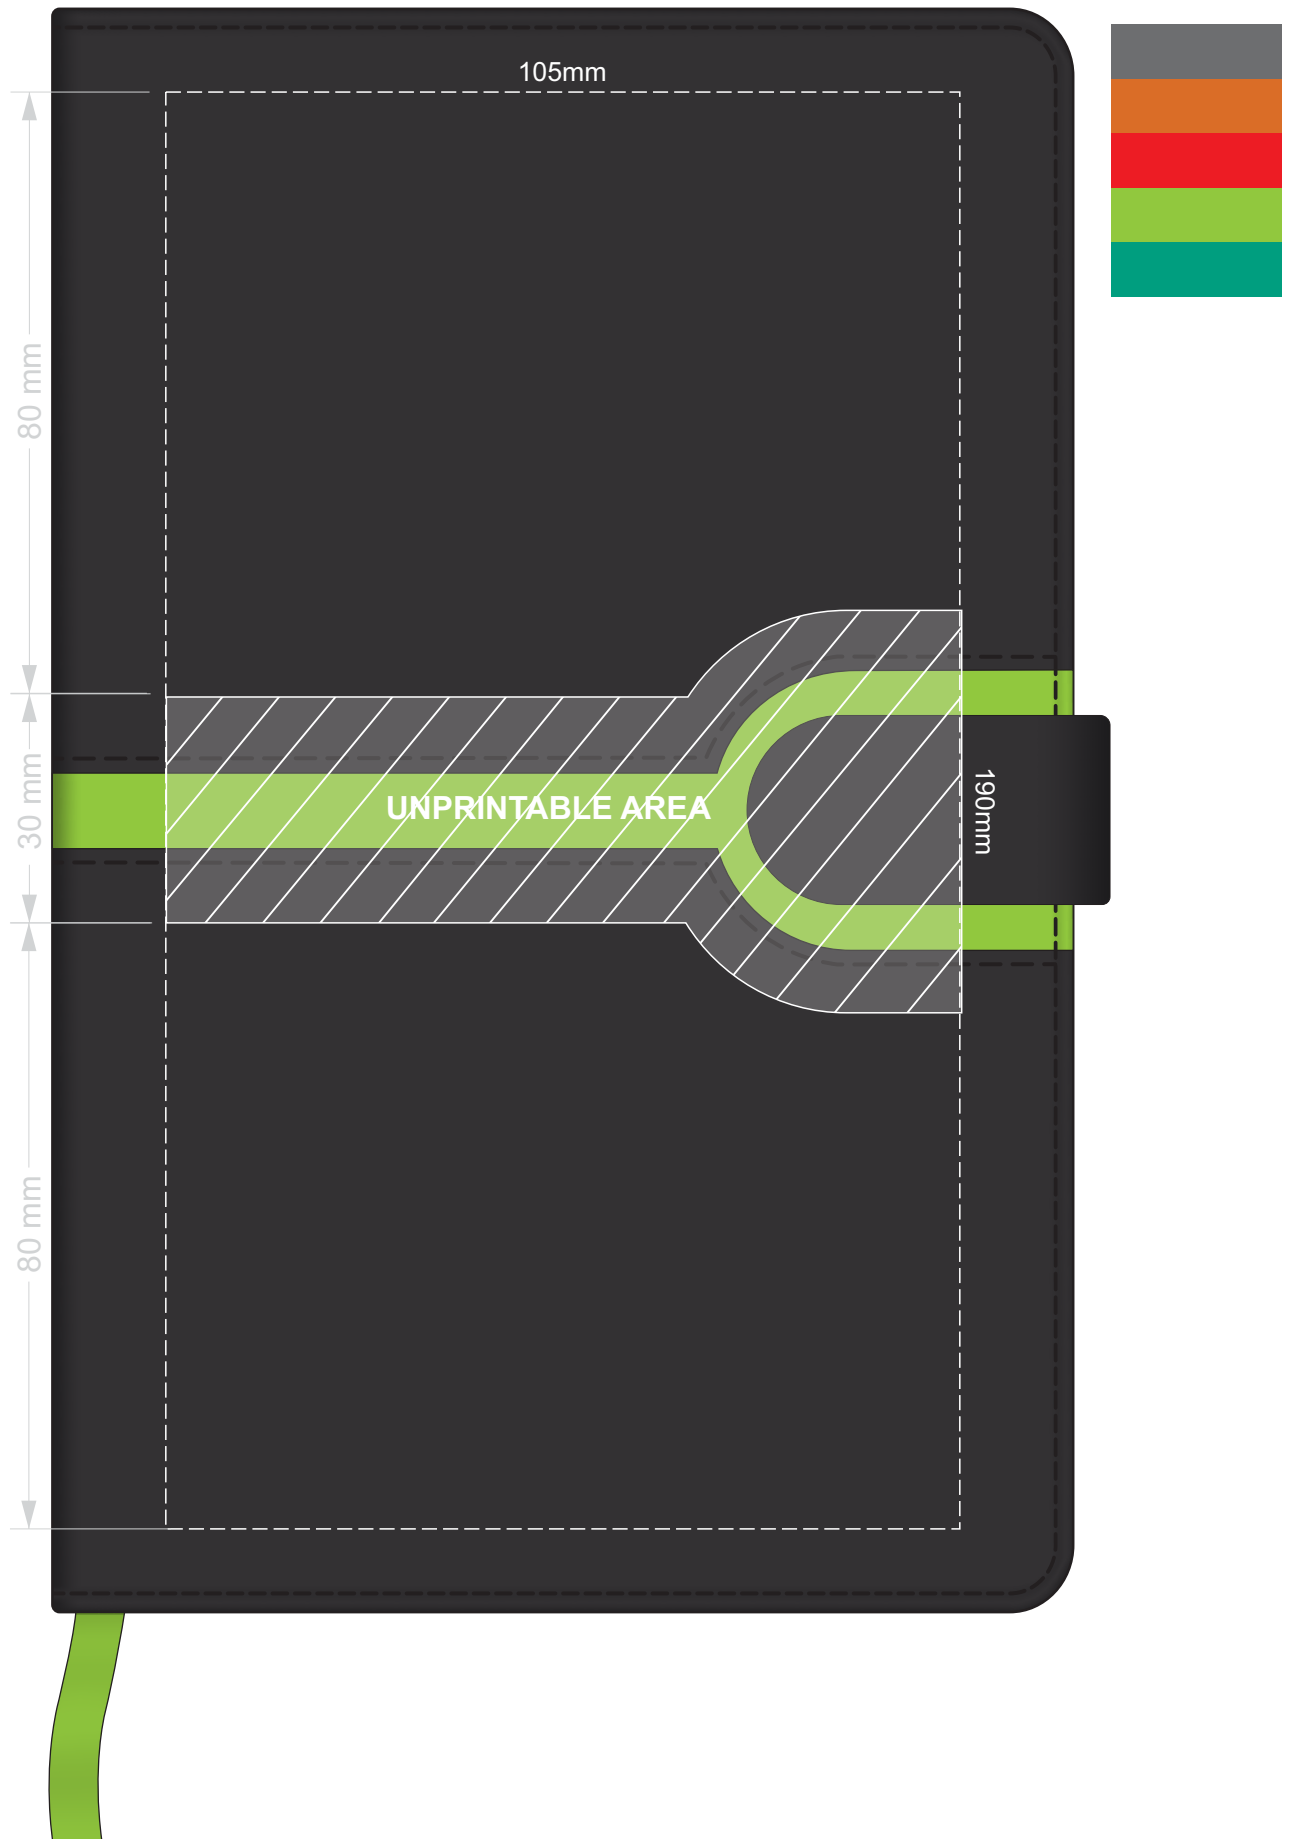

100% of Actual Size
Pad Print

Branding area can be moved **anywhere within the red line.**

100% of Actual Size
Direct Digital

100% of Actual Size
Debossing
Debossing XL

Print area 100 x 60mm is moveable within the XL deboss area.