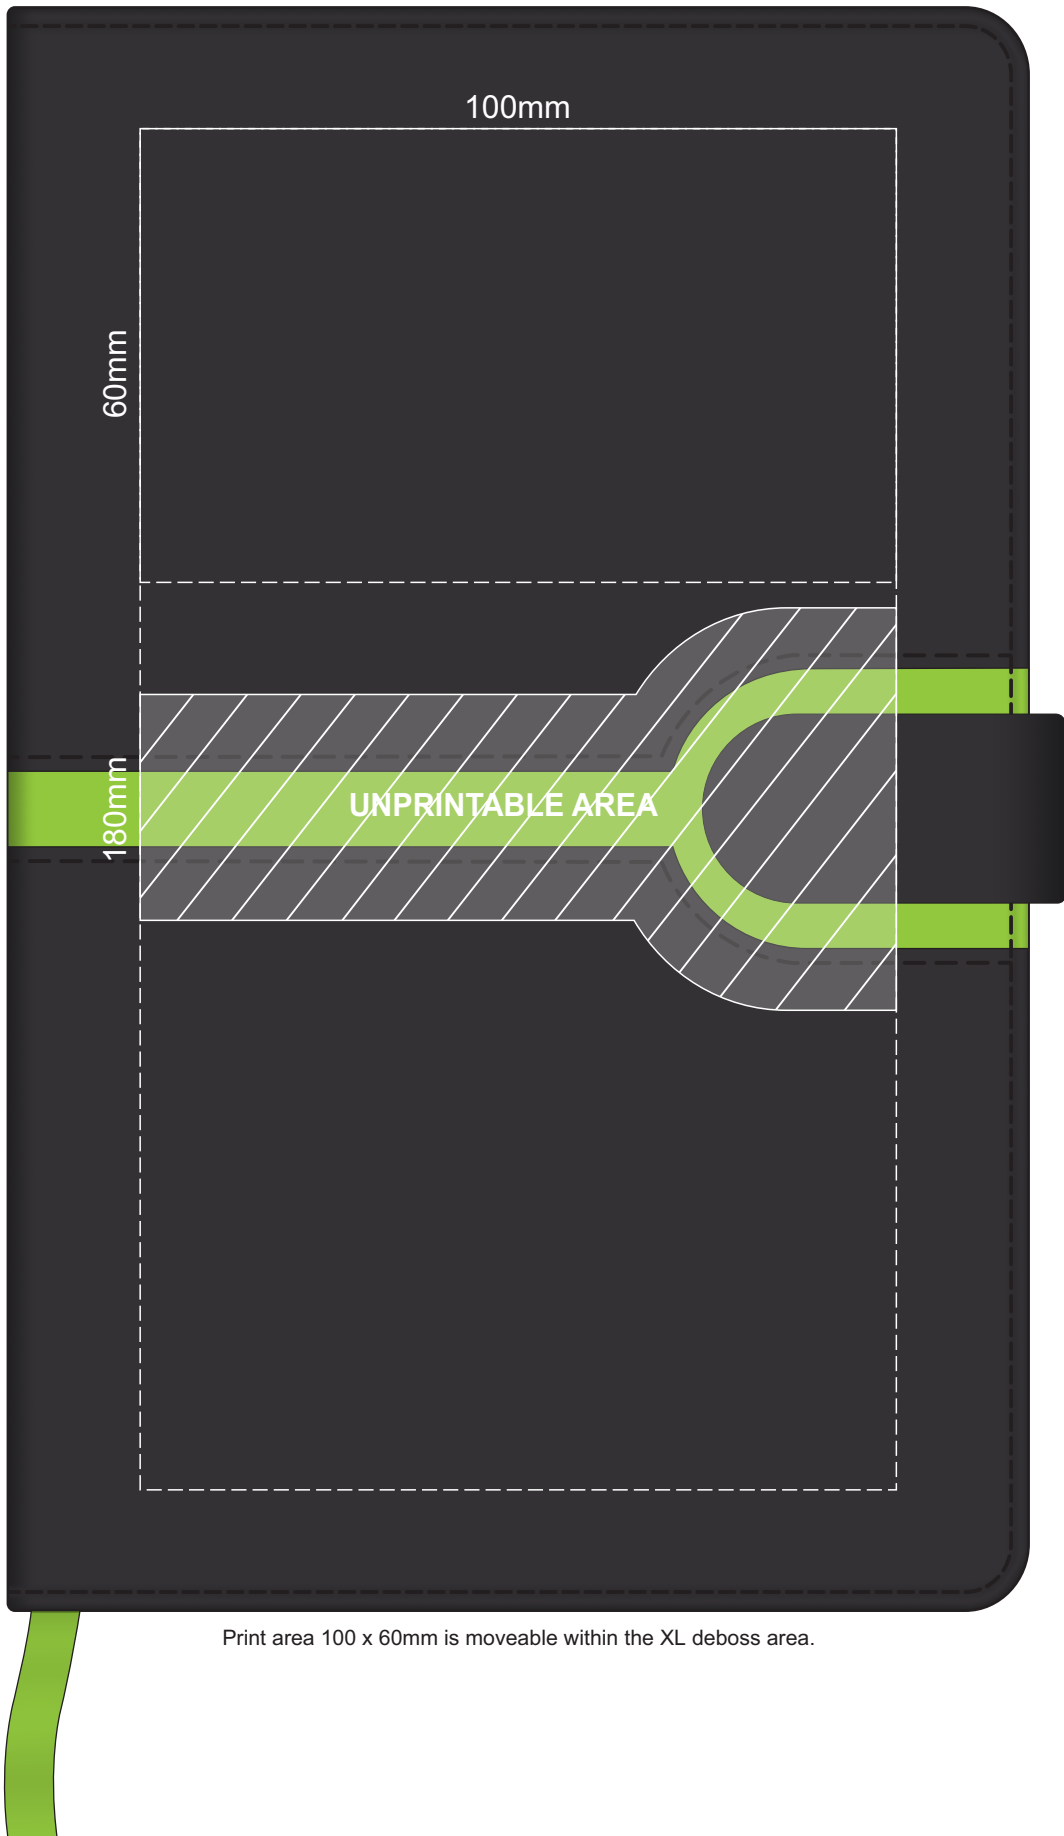

100% of Actual Size
Pad Print

Branding area can be moved **anywhere within the red line.**

100% of Actual Size
Direct Digital

100% of Actual Size
Debossing
Debossing XL

Print area 100 x 60mm is moveable within the XL deboss area.