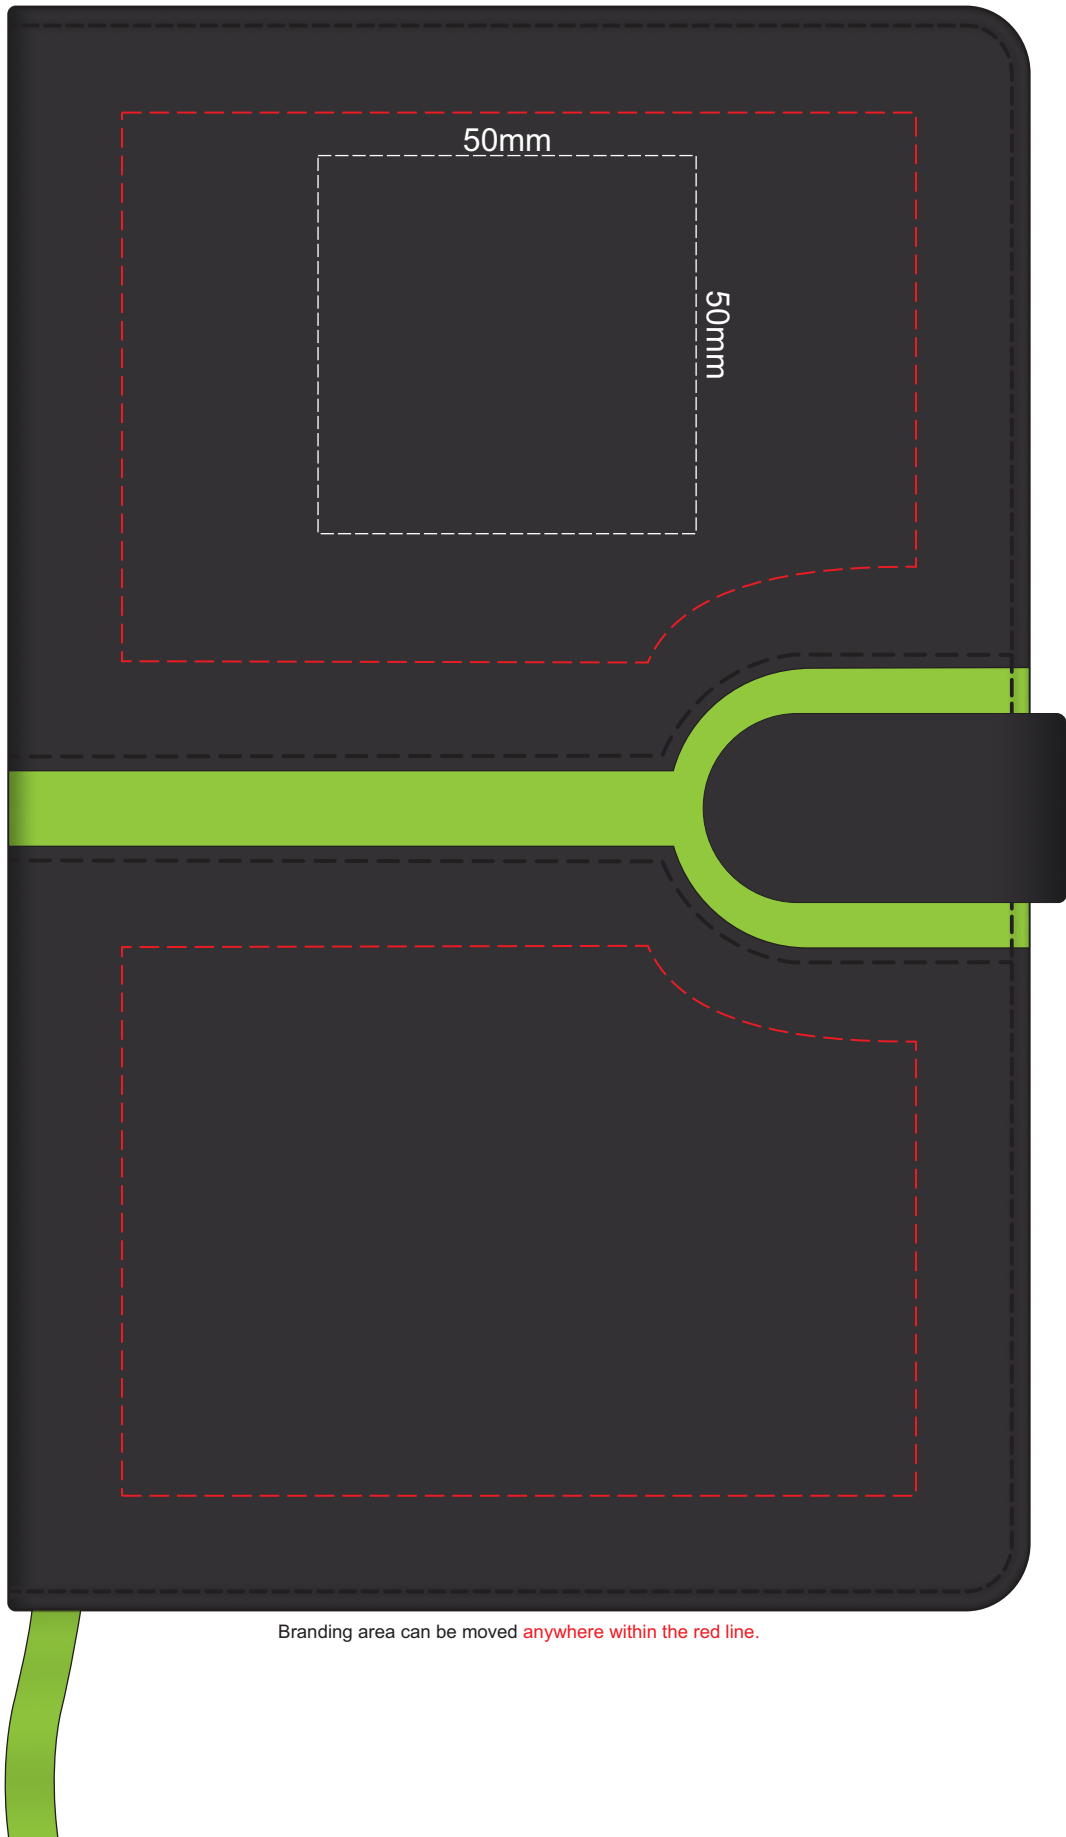

100% of Actual Size
Pad Print

Branding area can be moved **anywhere within the red line.**

100% of Actual Size
Direct Digital

100% of Actual Size
Debossing
Debossing XL

Print area 100 x 60mm is moveable within the XL deboss area.