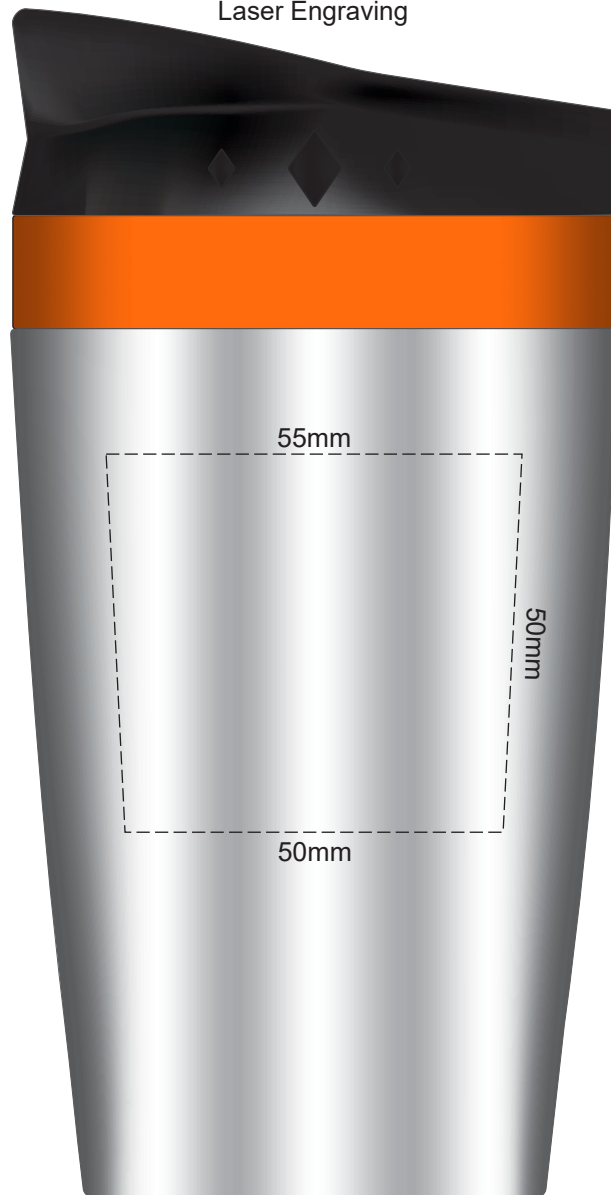

100% of Actual Size  
Pad Print

100% of Actual Size  
Laser Engraving

 Engraves to a  
Natural Etch

Please be aware that artwork will adhere to the shape of the product.  
Therefore, linear shapes that utilise the full print area may appear skewed  
from the side perspective due to the tapered nature of the product.