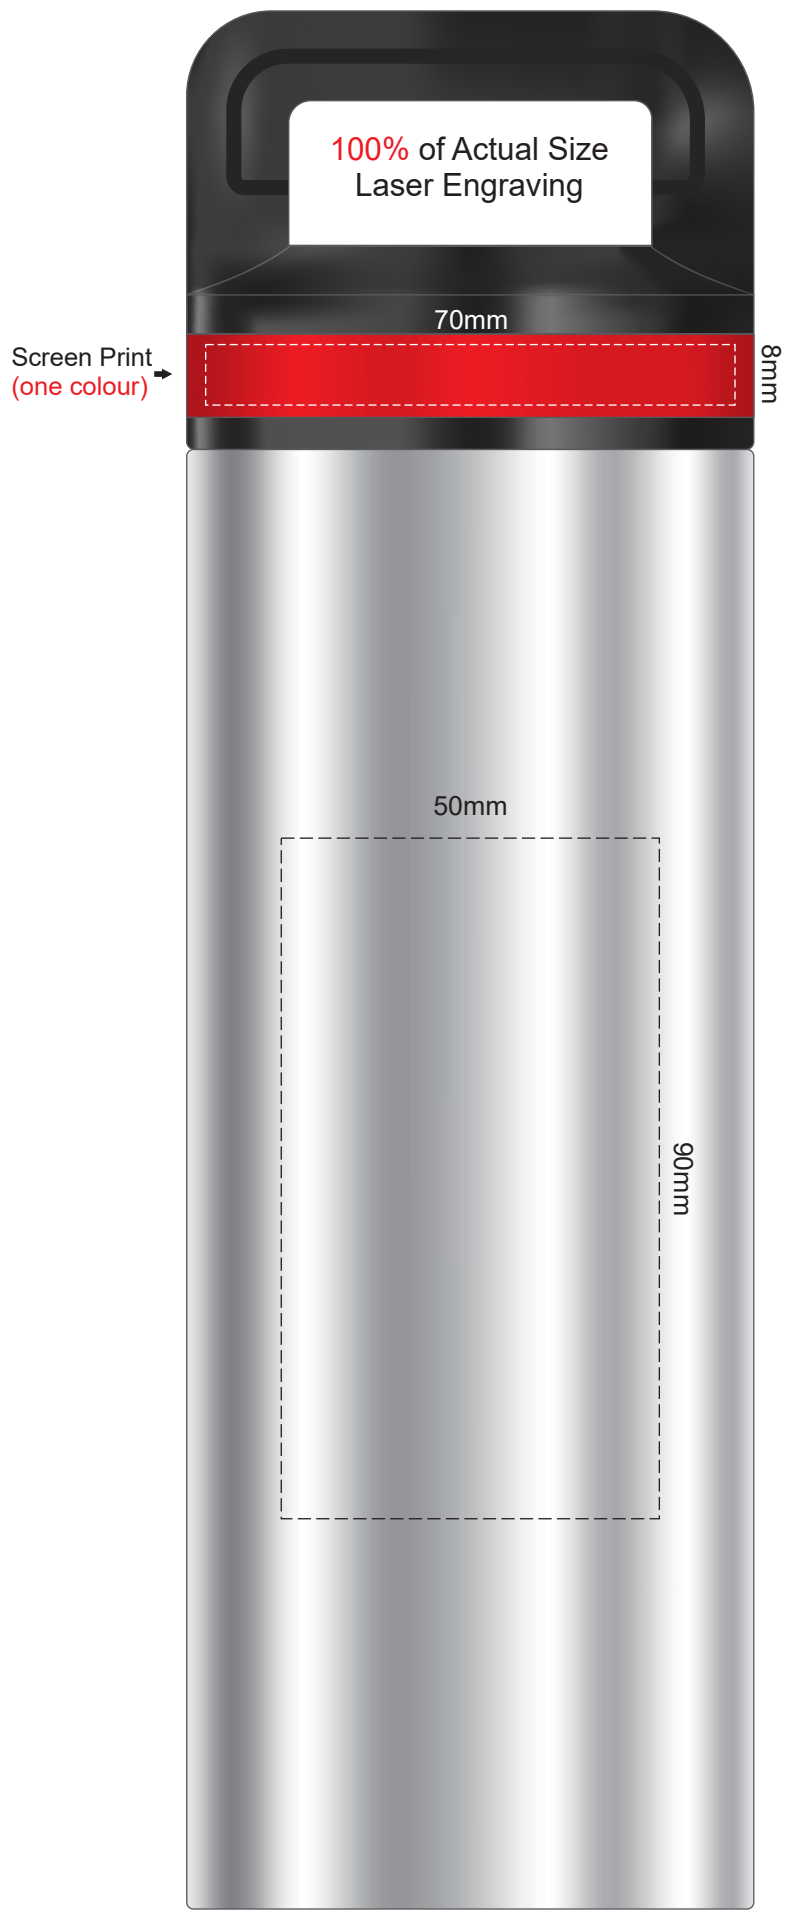

100% of Actual Size
Screen Print (one colour)

70mm

Screen Print
(one colour)

8mm

200mm

One Colour Only

160mm

Red Line = Exact opposites of the product
(centre artwork to the red line)

Engraves to a Natural Etch

80% of Actual Size
Pad Print (one colour)

Branding area can be moved anywhere within the red line.