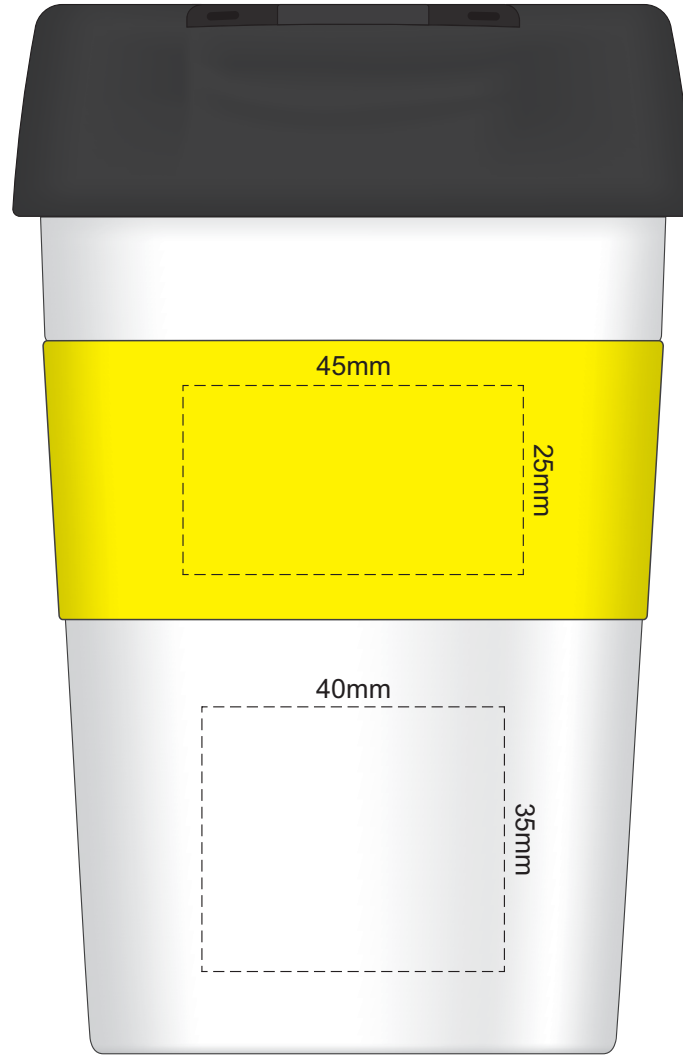

Lid Colour Cup Colour

Band Colour

100% of Actual Size
Pad Print

SIDE 1

SIDE 2

Lid Colour Cup Colour

Band Colour

100% of Actual Size
Silicone Digital Print
Debossed

SIDE 1

SIDE 2

Lid Colour Cup Colour

Band Colour

100% of Actual Size
Screen Print (one colour)

Lid Colour Cup Colour

Band Colour

100% of Actual Size
Screen Print (one colour)
Double sided template Front & Back

Red Line = Exact opposites of the product
(centre artwork to the red line)

100% of Actual Size
Pad Print (one colour)

100% of Actual Size
Pad Print (one colour)