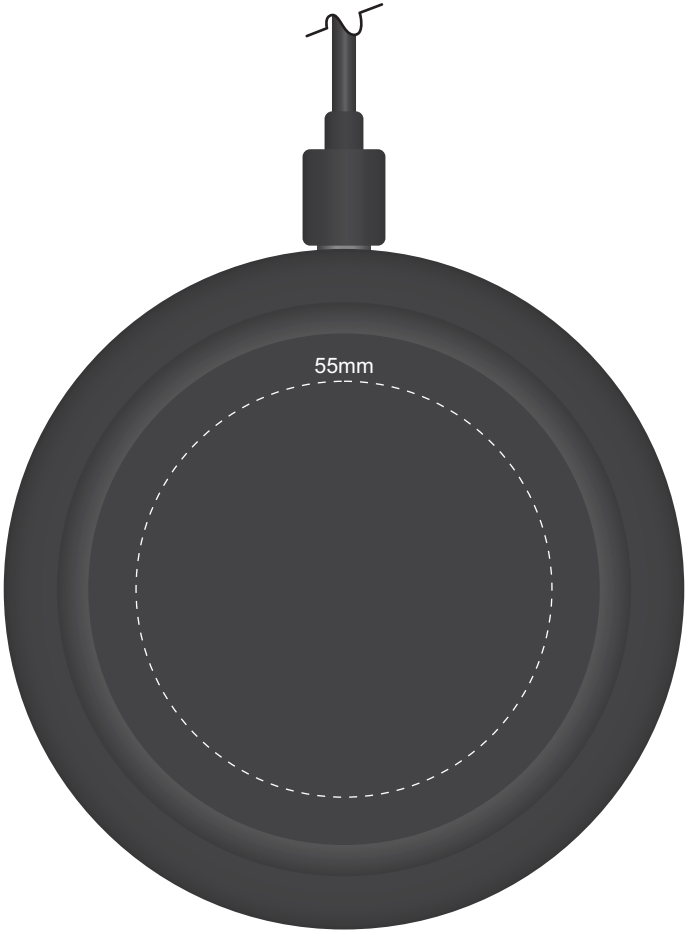

100% of Actual Size
Laser Engraving

 Laser Engraves to an illuminated frosted finish