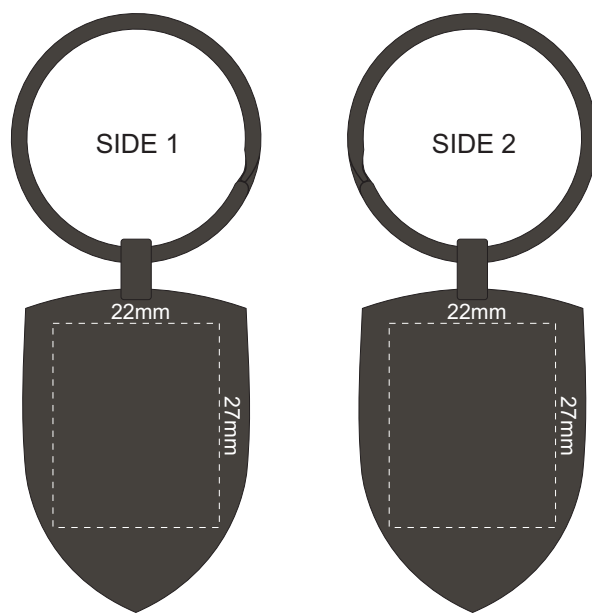

100% of Actual Size
Laser Engraving

 Engraves to a Natural Etch Finish