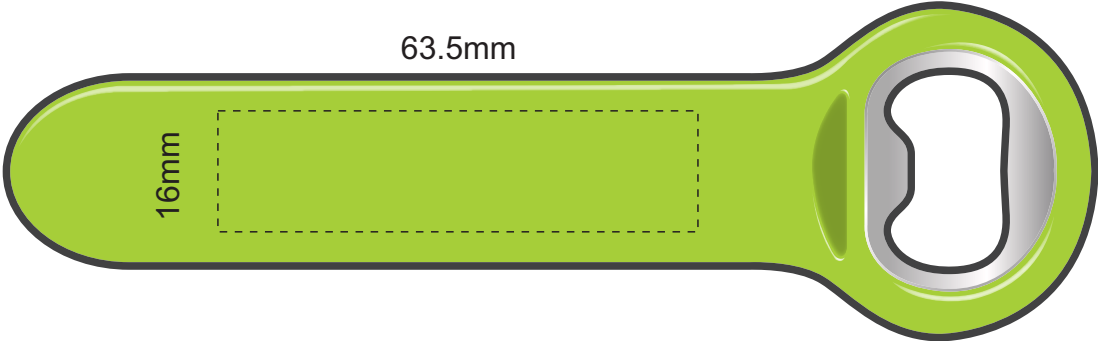

Actual Size: **100%** when viewed on **A4** paper

Pad Print

63.5mm

Direct Digital

63.5mm