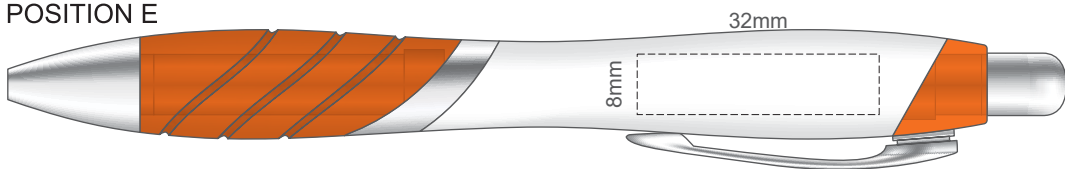

100% of Actual Size
Pad Print

POSITION D

POSITION E

POSITION D

POSITION E

100% of Actual Size
Direct Digital

POSITION D

POSITION E

POSITION D

POSITION E

100% of Actual Size
Pad Print (one side only)

100% of Actual Size
Digital Packaging Print
(one side only)

Digital Print is only available for natural option
Artwork will be printed directly onto the product via CMYK printing (no white),
colours will not be vibrant due to white ink not being available for this process.