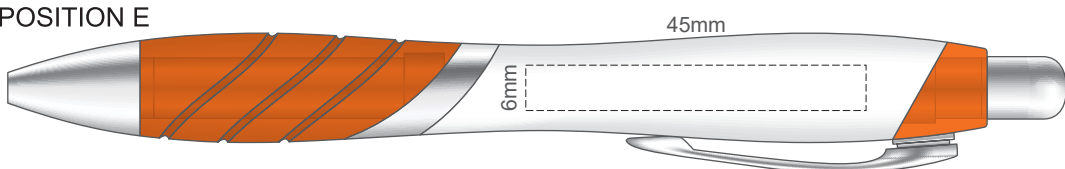

100% of Actual Size
Pad Print

POSITION D

POSITION E

POSITION D

POSITION E

100% of Actual Size
Direct Digital

POSITION D

POSITION E

POSITION D

POSITION E

100% of Actual Size
Pad Print (one side only)

100% of Actual Size
Digital Packaging Print
(one side only)

Digital Print is only available for natural option
Artwork will be printed directly onto the product via CMYK printing (no white),
colours will not be vibrant due to white ink not being available for this process.