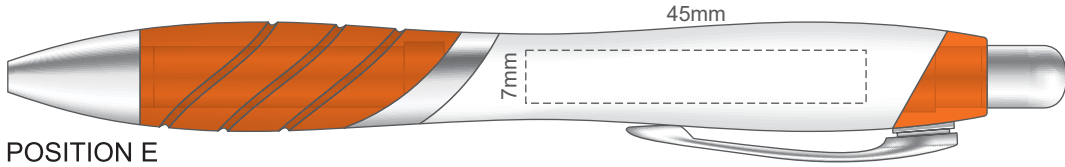

100% of Actual Size
Pad Print

POSITION D

POSITION E

POSITION D

POSITION E

100% of Actual Size
Direct Digital

POSITION D

POSITION E

POSITION D

POSITION E

100% of Actual Size
Pad Print (one side only)

100% of Actual Size
Digital Packaging Print
(one side only)

Digital Print is only available for natural option
Artwork will be printed directly onto the product via CMYK printing (no white),
colours will not be vibrant due to white ink not being available for this process.