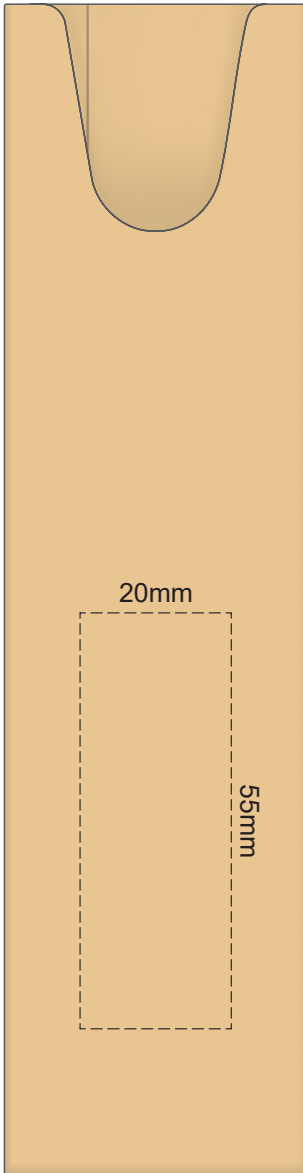

100% of Actual Size
Pad Print

POSITION D

POSITION E

POSITION D

POSITION E

100% of Actual Size
Direct Digital

POSITION D

POSITION E

POSITION D

POSITION E

100% of Actual Size
Pad Print (one side only)

100% of Actual Size
Digital Packaging Print
(one side only)

Digital Print is only available for natural option
Artwork will be printed directly onto the product via CMYK printing (no white),
colours will not be vibrant due to white ink not being available for this process.