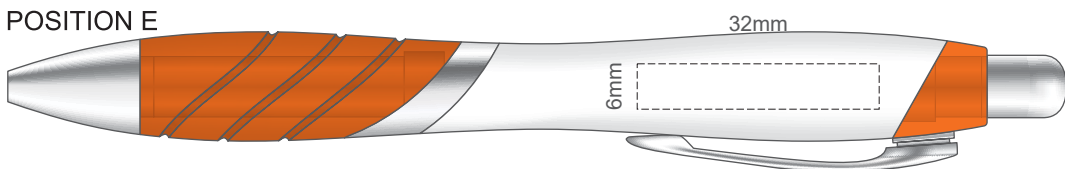

100% of Actual Size
Pad Print

POSITION D

POSITION E

POSITION D

POSITION E

100% of Actual Size
Direct Digital

POSITION D

POSITION E

POSITION D

POSITION E

100% of Actual Size
Pad Print (one side only)

100% of Actual Size
Digital Packaging Print
(one side only)

Digital Print is only available for natural option
Artwork will be printed directly onto the product via CMYK printing (no white),
colours will not be vibrant due to white ink not being available for this process.