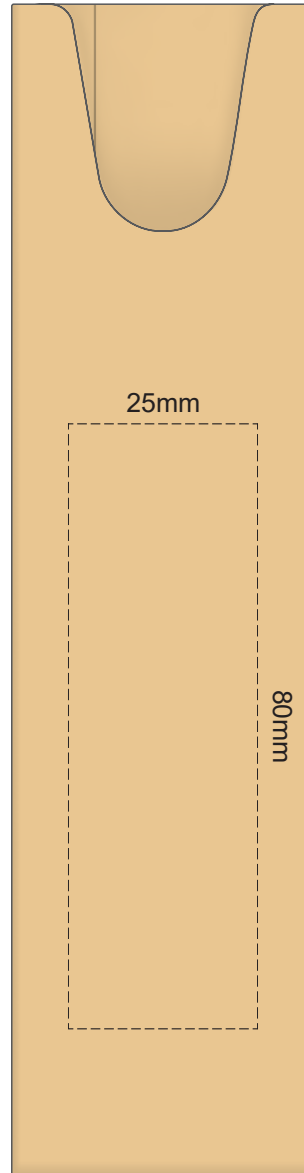

100% of Actual Size
Pad Print

POSITION D

POSITION E

POSITION D

POSITION E

100% of Actual Size
Direct Digital

POSITION D

POSITION E

POSITION D

POSITION E

100% of Actual Size
Pad Print (one side only)

100% of Actual Size
Digital Packaging Print
(one side only)

Digital Print is only available for natural option
Artwork will be printed directly onto the product via CMYK printing (no white),
colours will not be vibrant due to white ink not being available for this process.