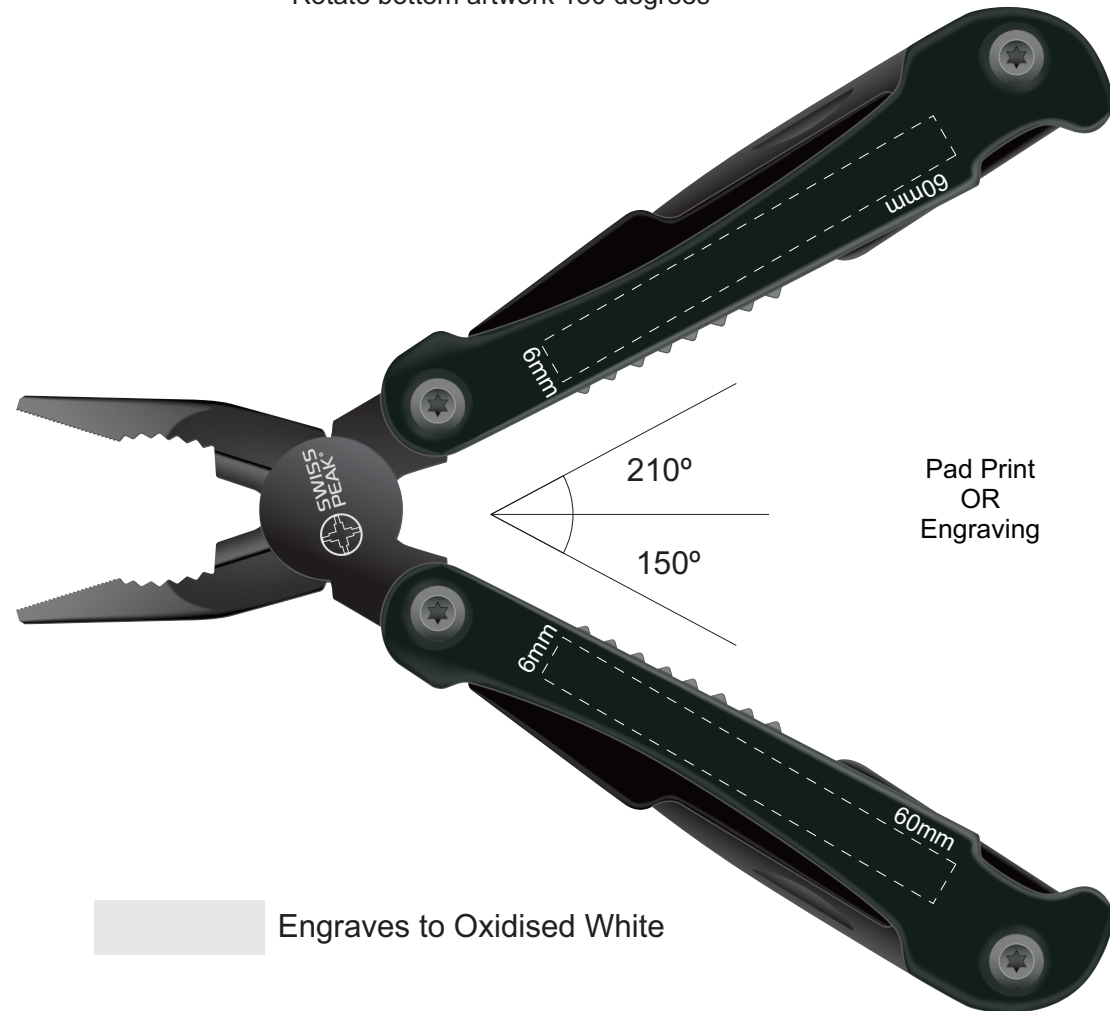

100% of Actual Size

Pad Print (one colour)

100% of Actual Size

Rotate top artwork 210 degrees

Rotate bottom artwork 150 degrees

Engraves to Oxidised White