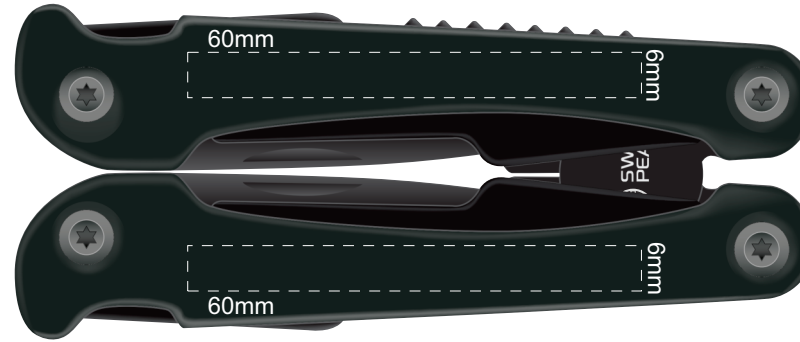

100% of Actual Size

Pad Print (one colour)

100% of Actual Size

Rotate top artwork 210 degrees

Rotate bottom artwork 150 degrees

Engraves to Oxidised White