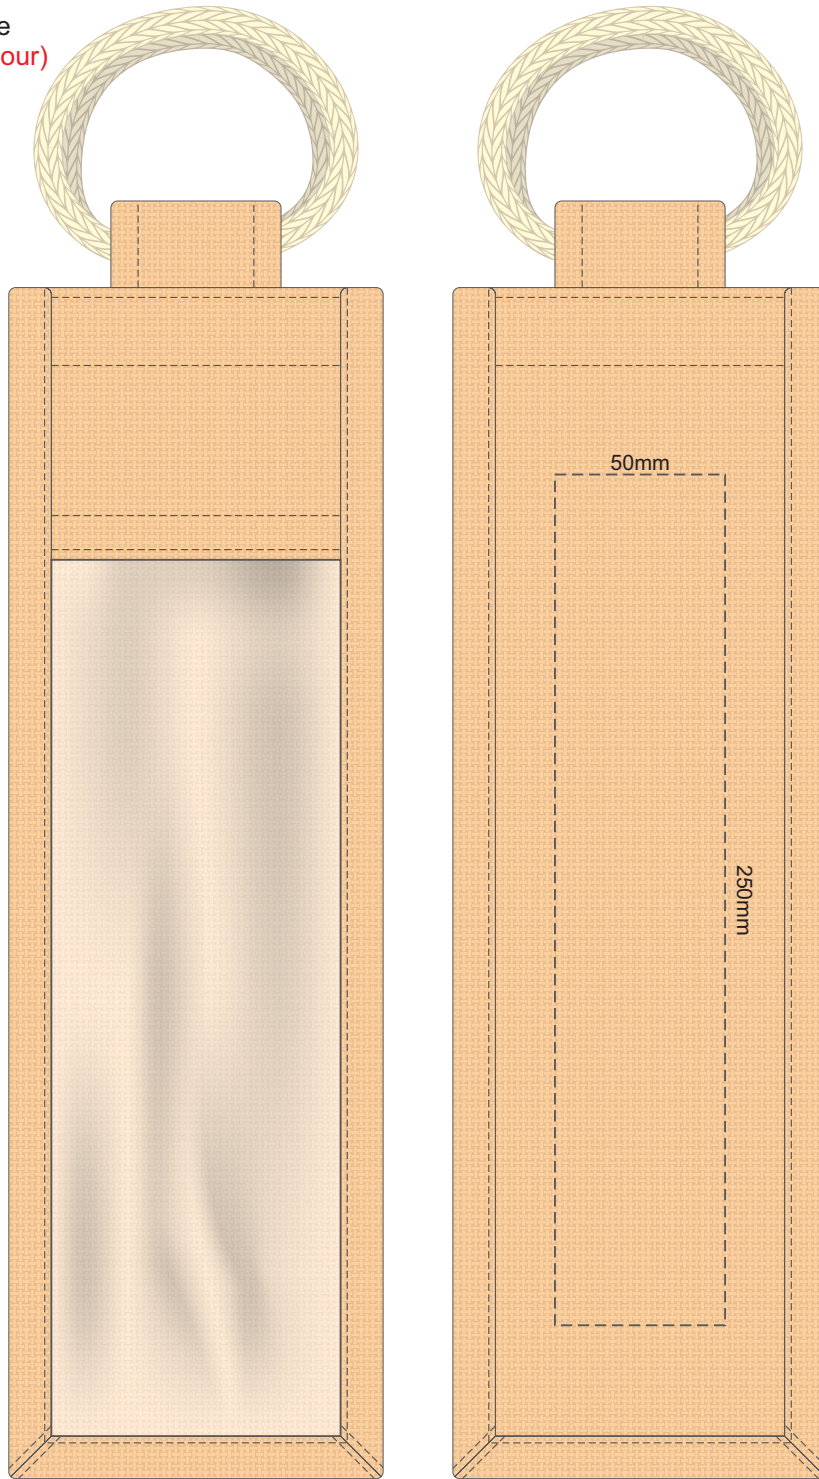

45% of Actual Size
Screen Print (one colour)

Please be aware the artwork will be significantly affected by the texture of the bag.
Fine detailing, small text will be lost in the texture of the bag and may not be legible.

45% of Actual Size
Colourflex Transfer
Faux Embroidery