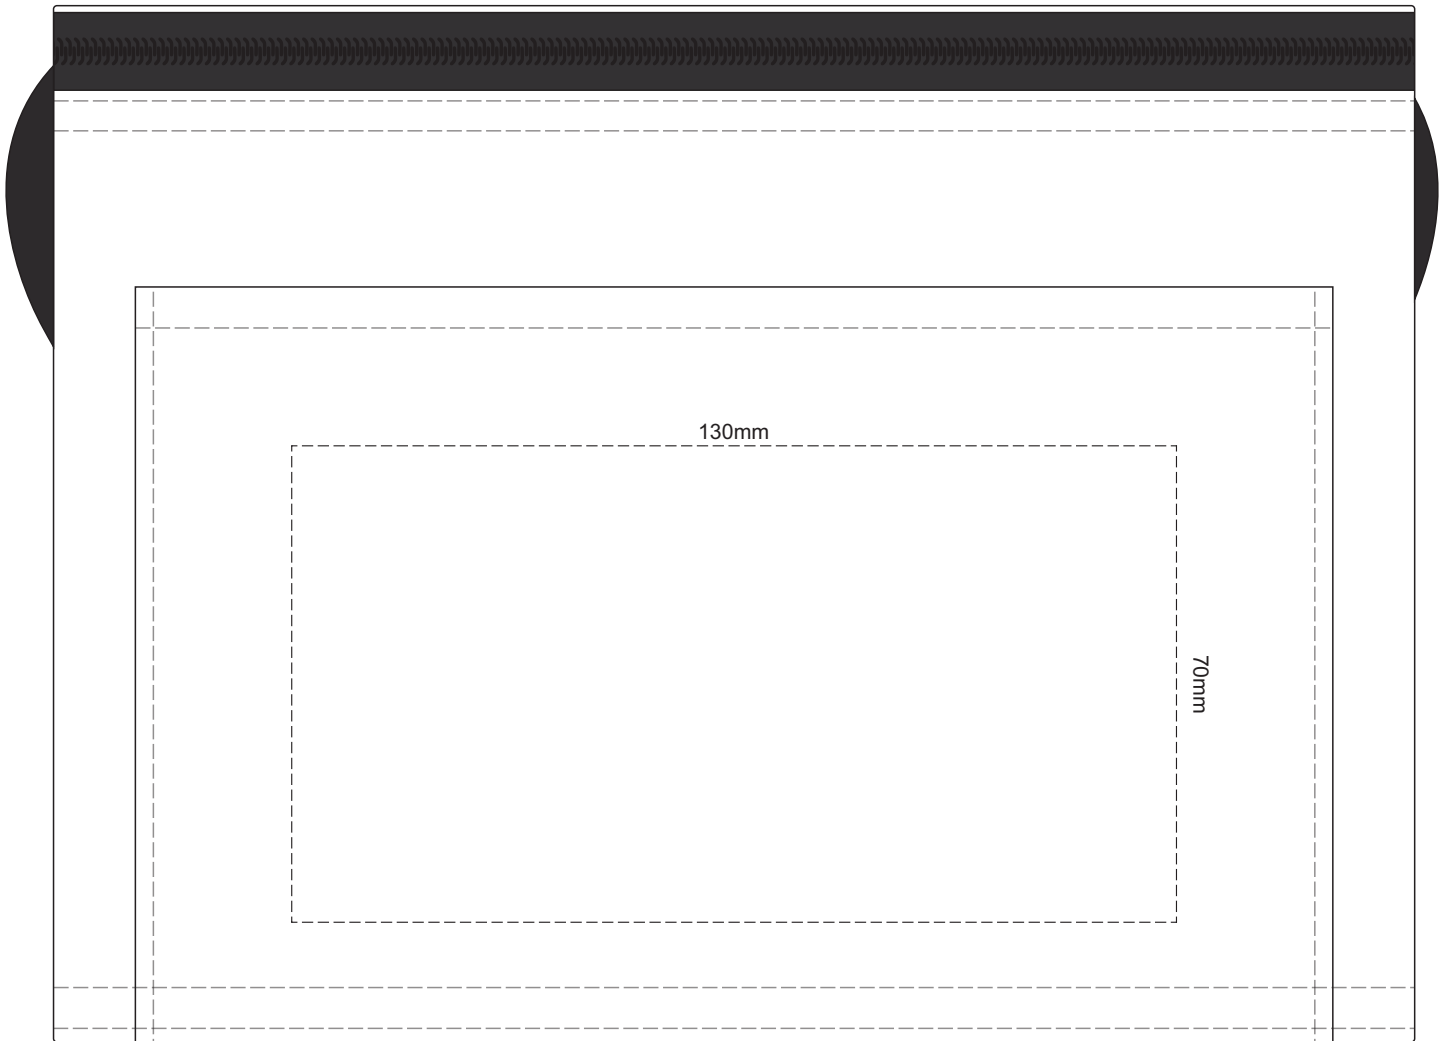

90% of Actual Size
Screen Print

90% of Actual Size
Colourflex Transfer
Faux Embroidery

90% of Actual Size
Sublimation (white bag only)