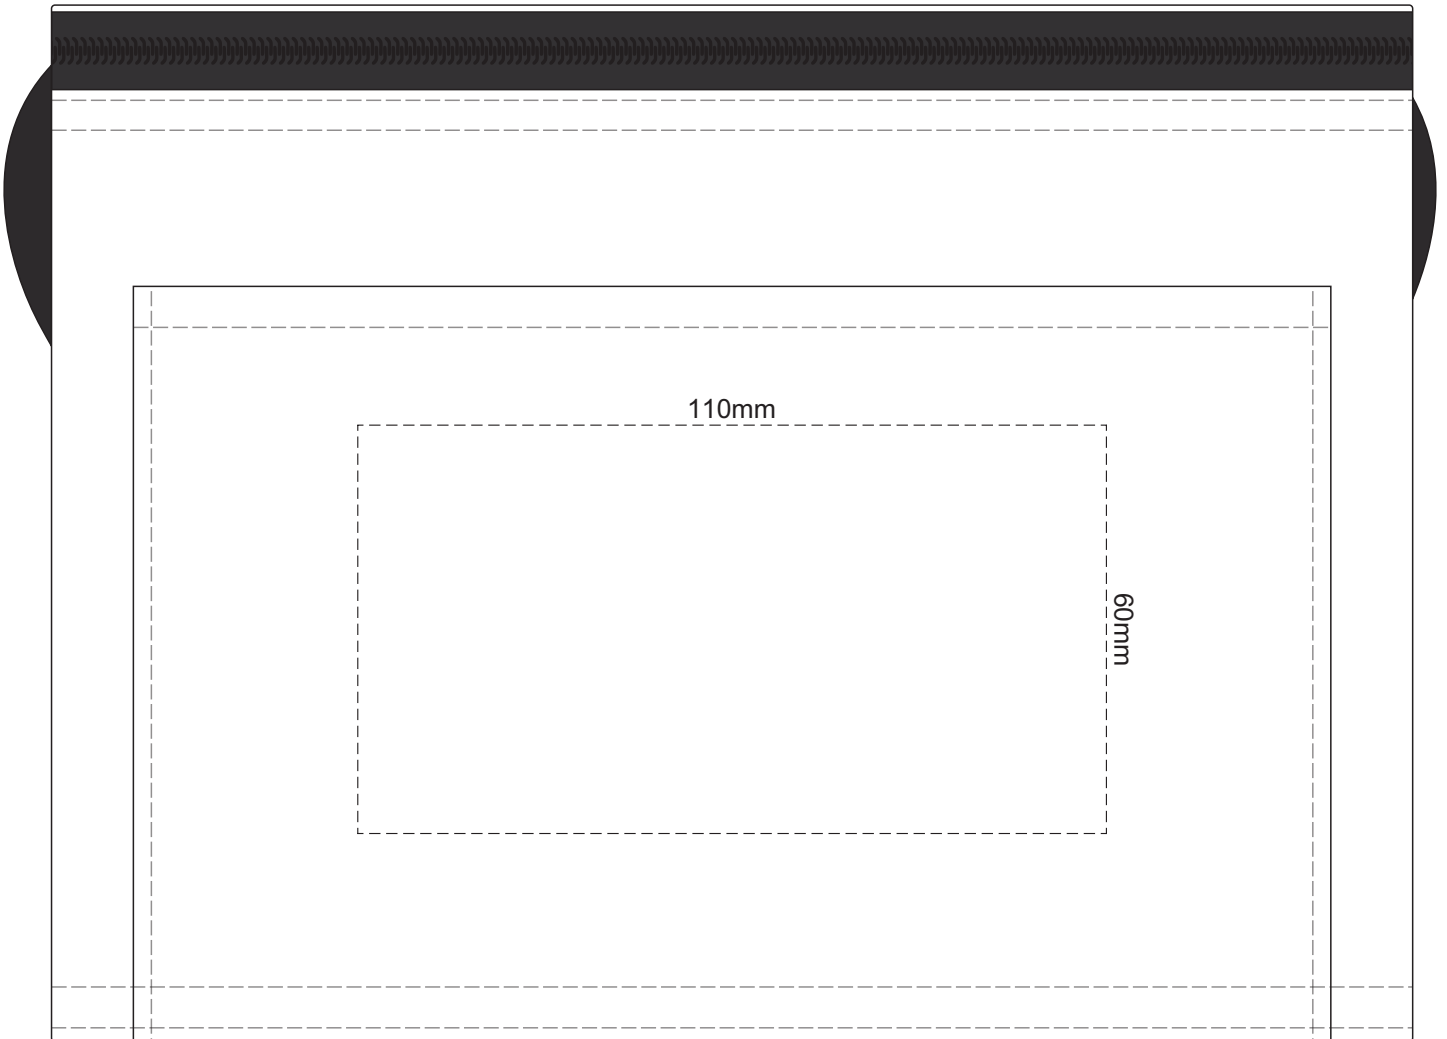

90% of Actual Size
Screen Print

90% of Actual Size
Colourflex Transfer
Faux Embroidery

90% of Actual Size
Sublimation (white bag only)