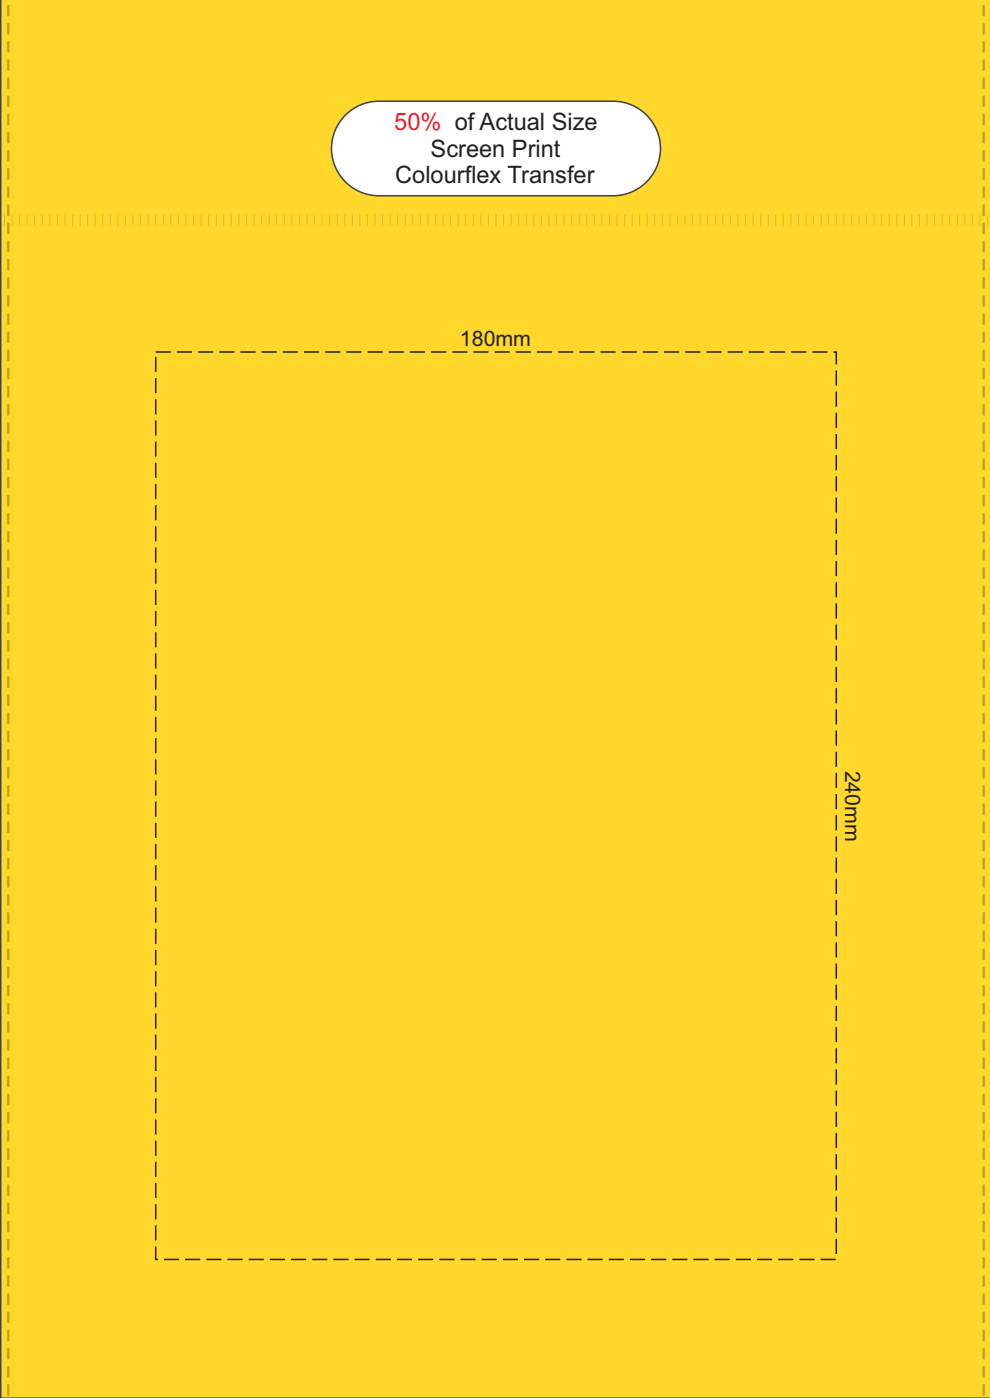

50% of Actual Size
Screen Print
Colourflex Transfer

180mm

240mm