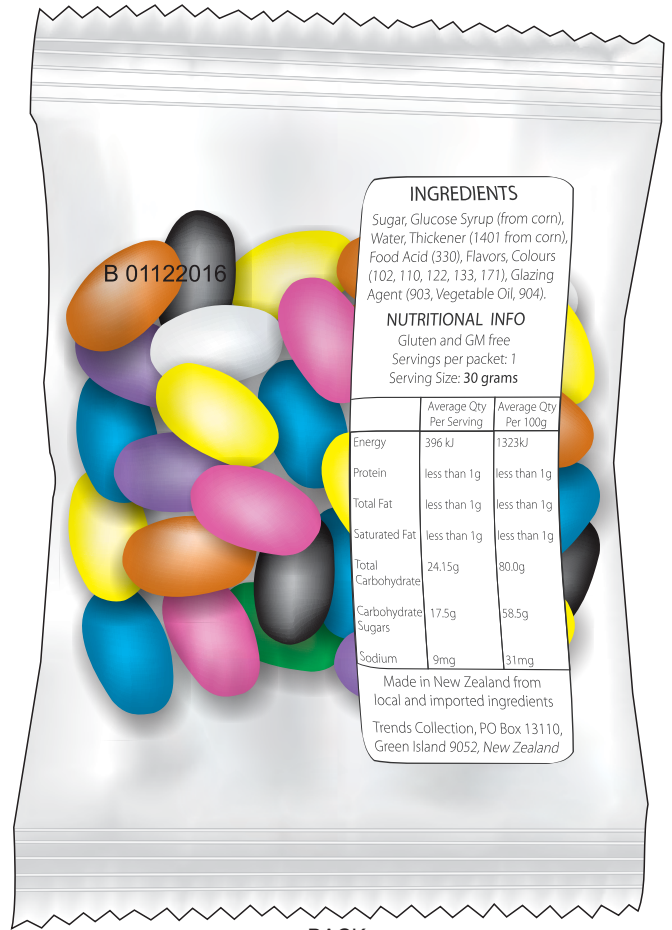

100% of Actual Size
Digital Label

FRONT

BACK

Bags contain approx 16-18 assorted Jellybeans

Blue Line = The SIGNIFICANT PRINT AREA

(Keep all critical images & text within this box)

Black Line = Maximum print area

Pink Line = Bleed off to here